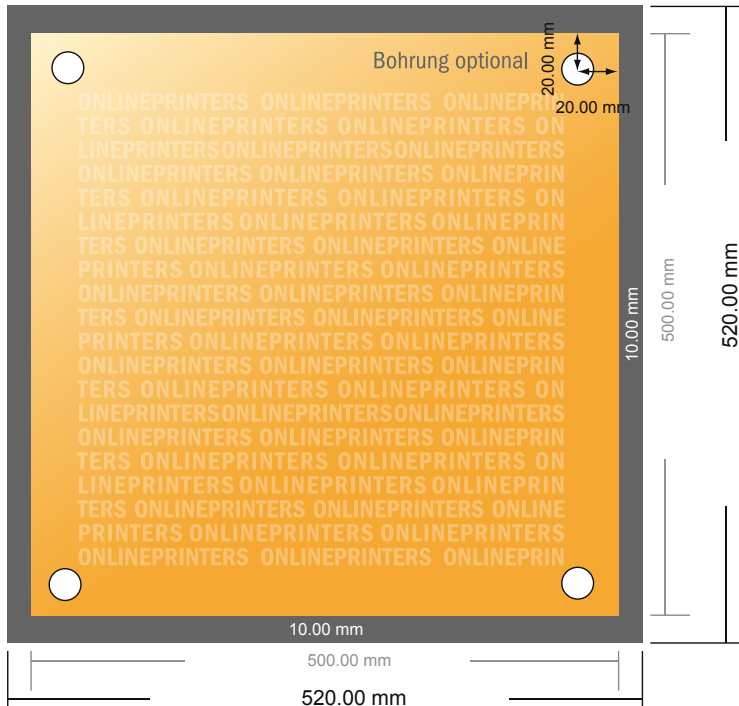

Rigid foam boards

50.0 x 50.0 cm

- Data format (incl. 10.00 mm bleed): 52.00 x 52.00 cm

- Trimmed size: 50.00 x 50.00 cm

- **Safety margin**
Maintaining 4 mm space between the text/information and the edge of the trimmed format prevents undesirable cuts.

Please note:

- Allow for trim allowance and safety margin according to instructions.
- Arrange background graphics, images or graphics up to the edge of the data format.
- Tolerances may occur during production due to cutting, punching and folding processes.
- This sketch is not drawn to scale.
- Printing data: Instructions and templates can be found under the menu item "Printing data" at www.onlineprinters.com.