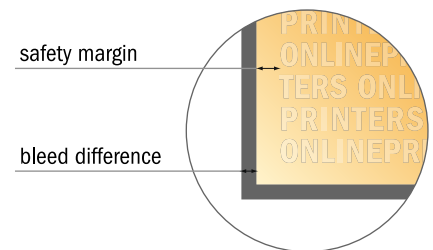

Rigid foam boards

50.0 x 50.0 cm

- Data format (incl. 10.00 mm bleed): 52.00 x 52.00 cm

- Trimmed size: 50.00 x 50.00 cm

- **Safety margin**
Maintaining 4 mm space between the text/information and the edge of the trimmed format prevents undesirable cuts.

Please note:

- Allow for trim allowance and safety margin according to instructions.
- Arrange background graphics, images or graphics up to the edge of the data format.
- Tolerances may occur during production due to cutting, punching and folding processes.
- This sketch is not drawn to scale.
- Printing data: Instructions and templates can be found under the menu item "Printing data" at www.onlineprinters.com.