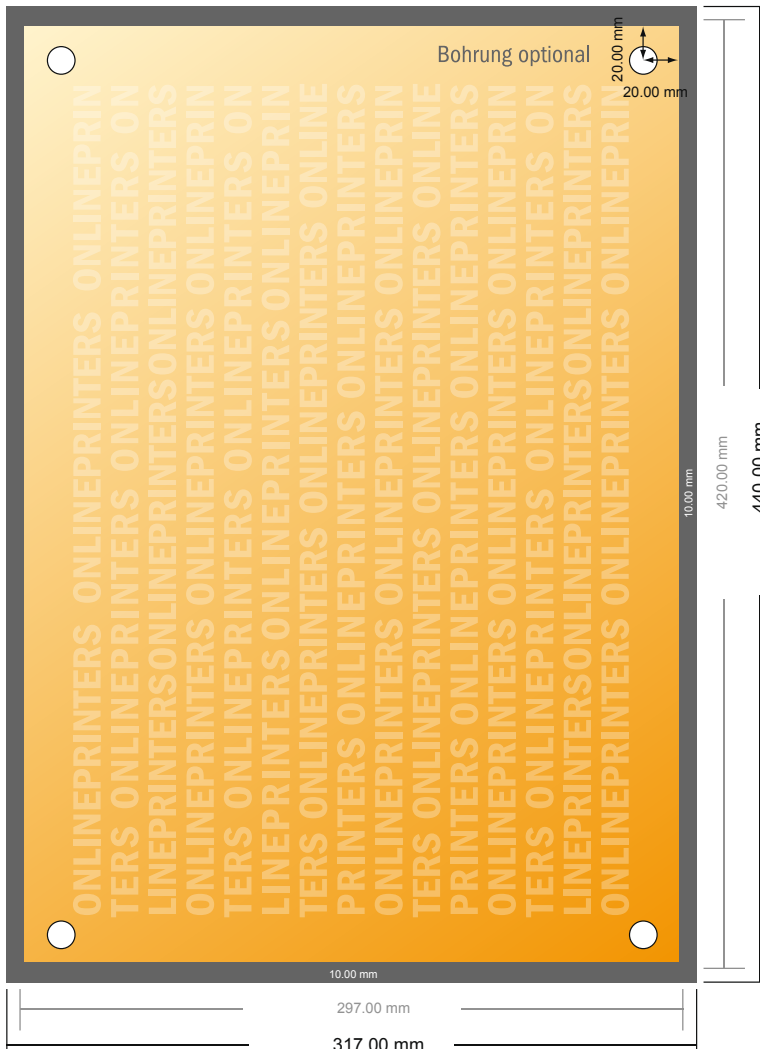

## Rigid foam boards

A3

- **Data format**  
(incl. 10.00 mm bleed):  
44.00 x 31.70 cm
- **Trimmed size:**  
42.00 x 29.70 cm
- **Safety margin**  
Maintaining 4 mm space between the text/information and the edge of the trimmed format prevents undesirable cuts.

### Please note:

- Allow for trim allowance and safety margin according to instructions.
- Arrange background graphics, images or graphics up to the edge of the data format.
- Tolerances may occur during production due to cutting, punching and folding processes.
- This sketch is not drawn to scale.
- Printing data: Instructions and templates can be found under the menu item "Printing data" at [www.onlineprinters.com](http://www.onlineprinters.com).