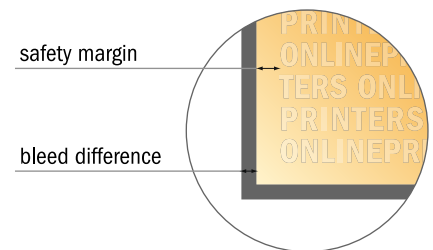

Flexible foam boards

100.0 x 70.0 cm

- **Data format**
(incl. 10.00 mm bleed):
102.00 x 72.00 cm

- **Trimmed size:**
100.00 x 70.00 cm

- **Safety margin**
Maintaining 4 mm space between the text/information and the edge of the trimmed format prevents undesirable cuts.

Please note:

- Allow for trim allowance and safety margin according to instructions.
- Arrange background graphics, images or graphics up to the edge of the data format.
- Tolerances may occur during production due to cutting, punching and folding processes.
- This sketch is not drawn to scale.
- Printing data: Instructions and templates can be found under the menu item "Printing data" at www.onlineprinters.com.