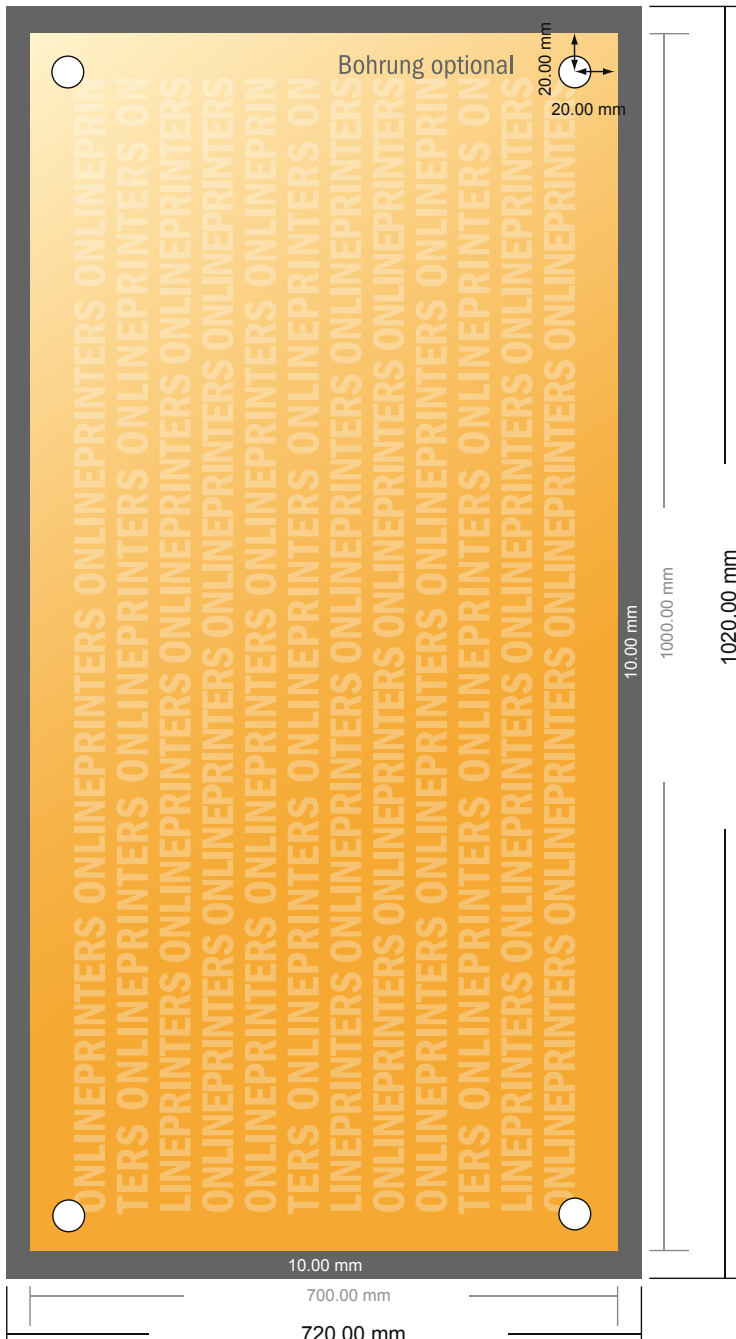

Flexible foam boards

100.0 x 70.0 cm

- **Data format**
(incl. 10.00 mm bleed):
102.00 x 72.00 cm

- **Trimmed size:**
100.00 x 70.00 cm

- **Safety margin**
Maintaining 4 mm space between the text/information and the edge of the trimmed format prevents undesirable cuts.

Please note:

- Allow for trim allowance and safety margin according to instructions.
- Arrange background graphics, images or graphics up to the edge of the data format.
- Tolerances may occur during production due to cutting, punching and folding processes.
- This sketch is not drawn to scale.
- Printing data: Instructions and templates can be found under the menu item "Printing data" at www.onlineprinters.com.