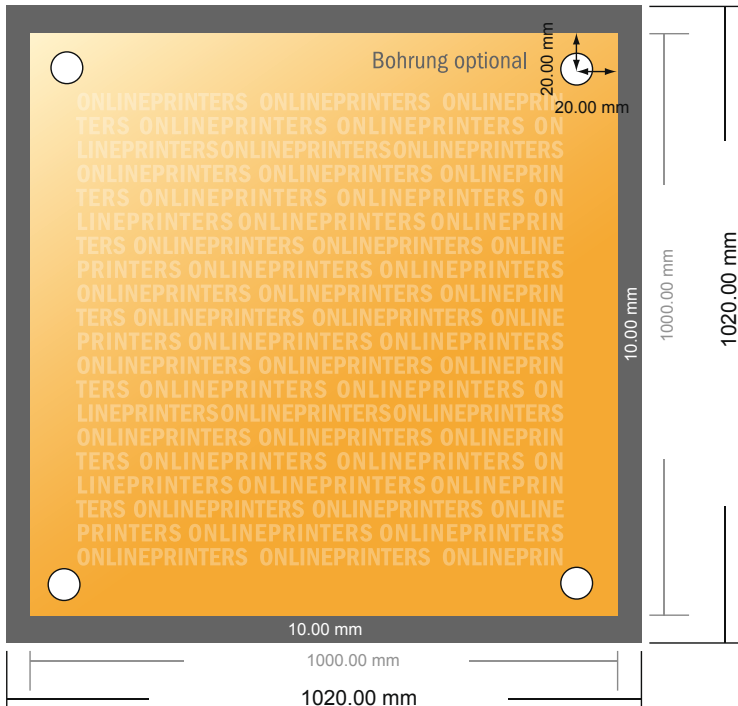

## Flexible foam boards

100.0 x 100.0 cm

- Data format (incl. 10.00 mm bleed): 102.00 x 102.00 cm

- Trimmed size: 100.00 x 100.00 cm

- **Safety margin**  
Maintaining 4 mm space between the text/information and the edge of the trimmed format prevents undesirable cuts.

### Please note:

- Allow for trim allowance and safety margin according to instructions.
- Arrange background graphics, images or graphics up to the edge of the data format.
- Tolerances may occur during production due to cutting, punching and folding processes.
- This sketch is not drawn to scale.
- Printing data: Instructions and templates can be found under the menu item "Printing data" at [www.onlineprinters.com](http://www.onlineprinters.com).