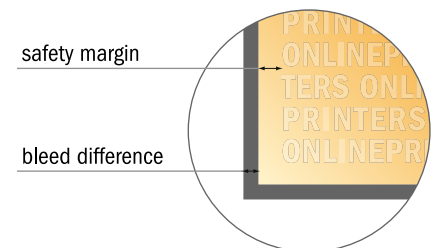

## Acrylic glass sheets

150.0 x 90.0 cm

- **Data format**  
(incl. 10.00 mm bleed):  
152.00 x 92.00 cm
- **Trimmed size:**  
150.00 x 90.00 cm
- **Safety margin**  
Maintaining 4 mm space between the text/information and the edge of the trimmed format prevents undesirable cuts.

### Please note:

- Allow for trim allowance and safety margin according to instructions.
- Arrange background graphics, images or graphics up to the edge of the data format.
- Tolerances may occur during production due to cutting, punching and folding processes.
- This sketch is not drawn to scale.
- Printing data: Instructions and templates can be found under the menu item "Printing data" at [www.onlineprinters.com](http://www.onlineprinters.com).