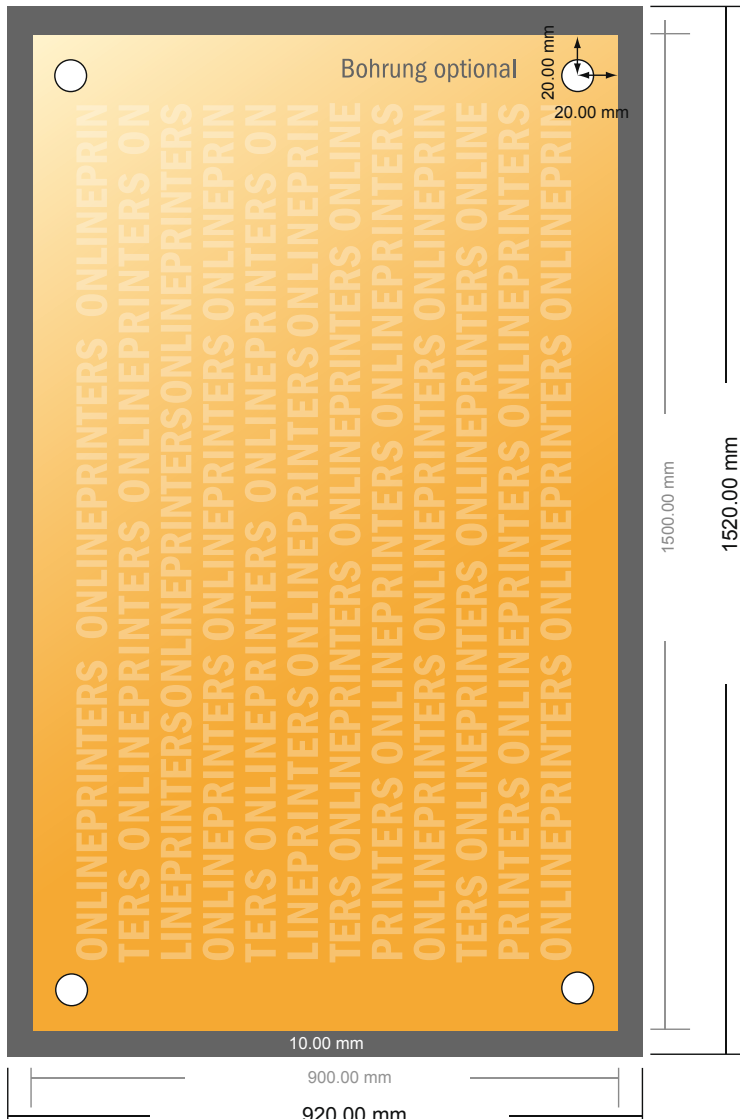

## Acrylic glass sheets

150.0 x 90.0 cm

- **Data format**  
(incl. 10.00 mm bleed):  
152.00 x 92.00 cm
- **Trimmed size:**  
150.00 x 90.00 cm
- **Safety margin**  
Maintaining 4 mm space between the text/information and the edge of the trimmed format prevents undesirable cuts.

### Please note:

- Allow for trim allowance and safety margin according to instructions.
- Arrange background graphics, images or graphics up to the edge of the data format.
- Tolerances may occur during production due to cutting, punching and folding processes.
- This sketch is not drawn to scale.
- Printing data: Instructions and templates can be found under the menu item "Printing data" at [www.onlineprinters.com](http://www.onlineprinters.com).