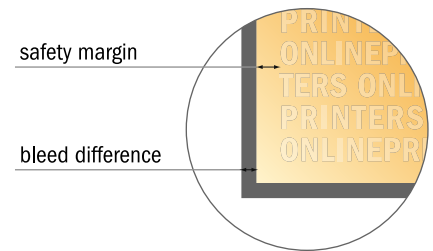

Flyers

8.5" x 11"

- Data format (incl. 0.10 in bleed): 8.70 x 11.20 in
- Trimmed size: 8.50 x 11.00 in
- Front side and reverse side dimensions are identical.
- **Safety margin**
Maintaining 0.2 in space between the text/information and the edge of the trimmed format prevents undesirable cuts.

Please note:

- Allow for trim allowance and safety margin according to instructions.
- Arrange background graphics, images or graphics up to the edge of the data format.
- Tolerances may occur during production due to cutting, punching and folding processes.
- This sketch is not drawn to scale.
- Print Files: Instructions and templates can be found under the menu item "Print Files" at www.onlineprinters.com.