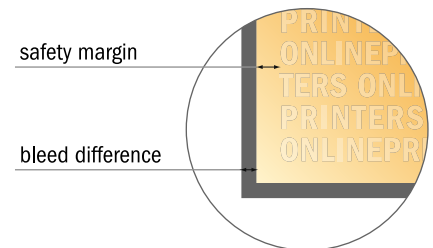

Brochures

A4 • Landscape

Sequence of pages

Create pages consecutively as individual pages.

finished product

- Data format (incl. 2.00 mm bleed): 30.10 x 21.40 cm
- Trimmed size (open): 59.40 x 21.00 cm
- Trimmed size (closed): 29.70 x 21.00 cm

- **Safety margin**
Maintaining 5 mm space between the text/information and the edge of the trimmed format prevents undesirable cuts.

Please note:

- Allow for trim allowance and safety margin according to instructions.
- Arrange background graphics, images or graphics up to the edge of the data format.
- Tolerances may occur during production due to cutting, punching and folding processes.
- This sketch is not drawn to scale.
- Printing data: Instructions and templates can be found under the menu item "Printing data" at www.onlineprinters.com.