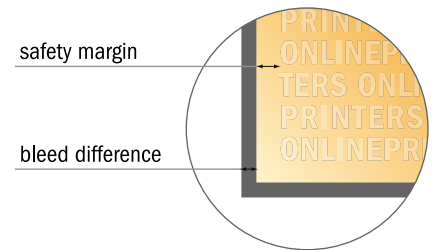

Notepads

8.5" x 11"

- Data format (incl. 0.10 in bleed): 8.70 x 11.20 in
- Trimmed size: 8.50 x 11.00 in
- **Safety margin**
Maintaining 0.2 in space between the text/information and the edge of the trimmed format prevents undesirable cuts.

Please note:

- Allow for trim allowance and safety margin according to instructions.
- Arrange background graphics, images or graphics up to the edge of the data format.
- Tolerances may occur during production due to cutting, punching and folding processes.
- This sketch is not drawn to scale.
- Print Files: Instructions and templates can be found under the menu item "Print Files" at www.onlineprinters.com.