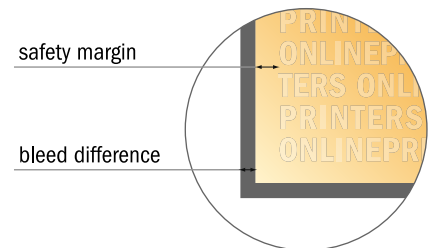

Brochures

A5 • Landscape

Sequence of pages

Create pages consecutively as individual pages.

finished product

- Data format (incl. 2.00 mm bleed): 21.40 x 15.20 cm
- Trimmed size (open): 42.00 x 14.80 cm
- Trimmed size (closed): 21.00 x 14.80 cm

- **Safety margin**
Maintaining 5 mm space between the text/information and the edge of the trimmed format prevents undesirable cuts.

Please note:

- Allow for trim allowance and safety margin according to instructions.
- Arrange background graphics, images or graphics up to the edge of the data format.
- Tolerances may occur during production due to cutting, punching and folding processes.
- This sketch is not drawn to scale.
- Printing data: Instructions and templates can be found under the menu item "Printing data" at www.onlineprinters.com.