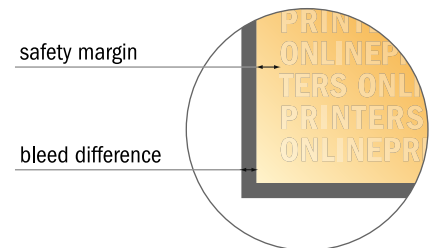

Bookmark

2.5" x 8.5"

- Data format (incl. 0.10 in bleed): 2.70 x 8.70 in
- Trimmed size: 2.50 x 8.50 in
- Front side and reverse side dimensions are identical.
- **Safety margin**
Maintaining 0.2 in space between the text/information and the edge of the trimmed format prevents undesirable cuts.

Please note:

- Allow for trim allowance and safety margin according to instructions.
- Arrange background graphics, images or graphics up to the edge of the data format.
- Tolerances may occur during production due to cutting, punching and folding processes.
- This sketch is not drawn to scale.
- Print Files: Instructions and templates can be found under the menu item "Print Files" at www.onlineprinters.com.