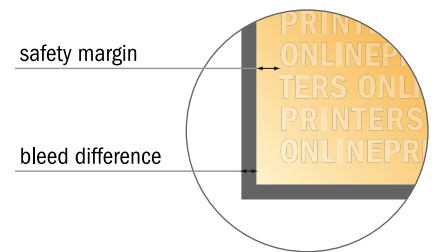

## Posters

16" x 20"

- Data format (incl. 0.10 in bleed): 16.20 x 20.20 in
- Trimmed size: 16.00 x 20.00 in
- **Safety margin**  
Maintaining 0.2 in space between the text/information and the edge of the trimmed format prevents undesirable cuts.

### Please note:

- Allow for trim allowance and safety margin according to instructions.
- Arrange background graphics, images or graphics up to the edge of the data format.
- Tolerances may occur during production due to cutting, punching and folding processes.
- This sketch is not drawn to scale.
- Print Files: Instructions and templates can be found under the menu item "Print Files" at [www.onlineprinters.com](http://www.onlineprinters.com).