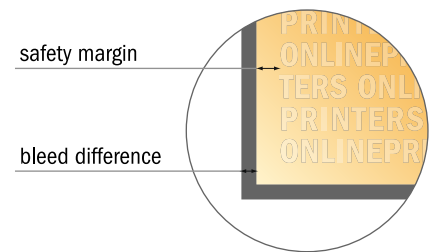

Posters

18" x 24"

- Data format (incl. 0.10 in bleed): 18.20 x 24.20 in
- Trimmed size: 18.00 x 24.00 in
- **Safety margin**
Maintaining 0.2 in space between the text/information and the edge of the trimmed format prevents undesirable cuts.

Please note:

- Allow for trim allowance and safety margin according to instructions.
- Arrange background graphics, images or graphics up to the edge of the data format.
- Tolerances may occur during production due to cutting, punching and folding processes.
- This sketch is not drawn to scale.
- Print Files: Instructions and templates can be found under the menu item "Print Files" at www.onlineprinters.com.