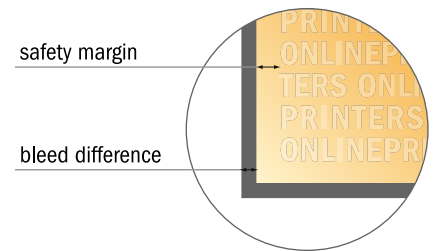

Club Flyers

4.25" x 5.5"

- Data format (incl. 0.10 in bleed): 4.45 x 5.70 in
- Trimmed size: 4.25 x 5.50 in
- Front side and reverse side dimensions are identical.
- **Safety margin**
Maintaining 0.2 in space between the text/information and the edge of the trimmed format prevents undesirable cuts.

Please note:

- Allow for trim allowance and safety margin according to instructions.
- Arrange background graphics, images or graphics up to the edge of the data format.
- Tolerances may occur during production due to cutting, punching and folding processes.
- This sketch is not drawn to scale.
- Print Files: Instructions and templates can be found under the menu item "Print Files" at www.onlineprinters.com.