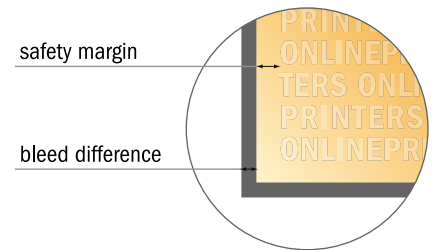

## Postcards

4.25" x 6"

- Data format (incl. 0.10 in bleed): 4.45 x 6.20 in
- Trimmed size: 4.25 x 6.00 in
- **Safety margin**  
Maintaining 0.2 in space between the text/information and the edge of the trimmed format prevents undesirable cuts.

### Please note:

- Allow for trim allowance and safety margin according to instructions.
- Arrange background graphics, images or graphics up to the edge of the data format.
- Tolerances may occur during production due to cutting, punching and folding processes.
- This sketch is not drawn to scale.
- Print Files: Instructions and templates can be found under the menu item "Print Files" at [www.onlineprinters.com](http://www.onlineprinters.com).