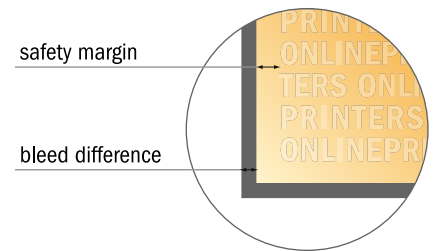

Greeting Cards

4" x 6"

- Data format (incl. 0.10 in bleed): 4.20 x 6.20 in
- Trimmed size: 4.00 x 6.00 in
- Front side and reverse side dimensions are identical.
- **Safety margin**
Maintaining 0.2 in space between the text/information and the edge of the trimmed format prevents undesirable cuts.

Please note:

- Allow for trim allowance and safety margin according to instructions.
- Arrange background graphics, images or graphics up to the edge of the data format.
- Tolerances may occur during production due to cutting, punching and folding processes.
- This sketch is not drawn to scale.
- Print Files: Instructions and templates can be found under the menu item "Print Files" at www.onlineprinters.com.