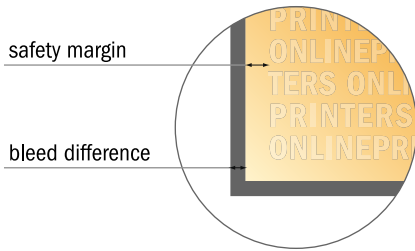

Save The Date Cards

5" x 7"

- Data format (incl. 0.10 in bleed): 5.20 x 7.20 in
- Trimmed size: 5.00 x 7.00 in
- Front side and reverse side dimensions are identical.
- **Safety margin**
Maintaining 0.2 in space between the text/information and the edge of the trimmed format prevents undesirable cuts.

Please note:

- Allow for trim allowance and safety margin according to instructions.
- Arrange background graphics, images or graphics up to the edge of the data format.
- Tolerances may occur during production due to cutting, punching and folding processes.
- This sketch is not drawn to scale.
- Print Files: Instructions and templates can be found under the menu item "Print Files" at www.onlineprinters.com.