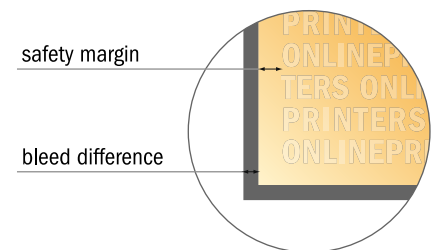

RSVP Cards

3.5" x 5"

- Data format
(incl. 0.10 in bleed):
3.70 x 5.20 in
- Trimmed size:
3.50 x 5.00 in
- Front side and reverse side
dimensions are identical.
- **Safety margin**
Maintaining 0.2 in space between
the text/information and the edge
of the trimmed format prevents
undesirable cuts.

Please note:

- Allow for trim allowance and safety margin according to instructions.
- Arrange background graphics, images or graphics up to the edge of the data format.
- Tolerances may occur during production due to cutting, punching and folding processes.
- This sketch is not drawn to scale.
- Print Files: Instructions and templates can be found under the menu item "Print Files" at www.onlineprinters.com.