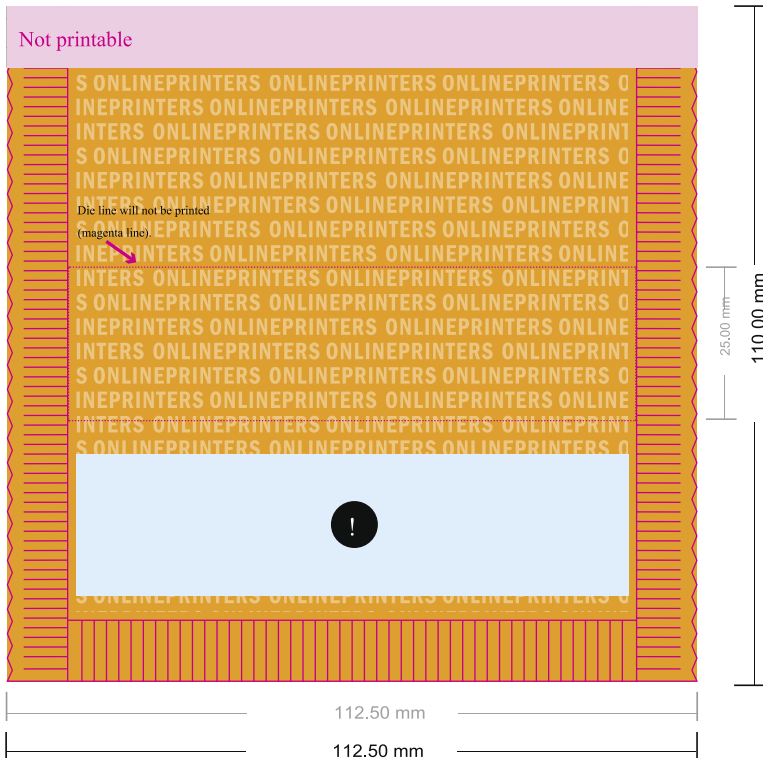

# Cantucci biscuits

Area for content information.  
Do not place any important information here.

- Data format:  
11.25 x 11.00 cm
- Trimmed size (open):  
11.25 x 11.00 cm
- Trimmed size (closed):  
11.25 x 2.50 cm
- **Safety margin**  
Maintaining 4 mm space between the text/information and the edge of the trimmed format prevents undesirable cuts.

**Please note:**

- Allow for trim allowance and safety margin according to instructions.
- Arrange background graphics, images or graphics up to the edge of the data format.
- Tolerances may occur during production due to cutting, punching and folding processes.
- This sketch is not drawn to scale.
- Printing data: Instructions and templates can be found under the menu item "Printing data" at [www.onlineprinters.com](http://www.onlineprinters.com).