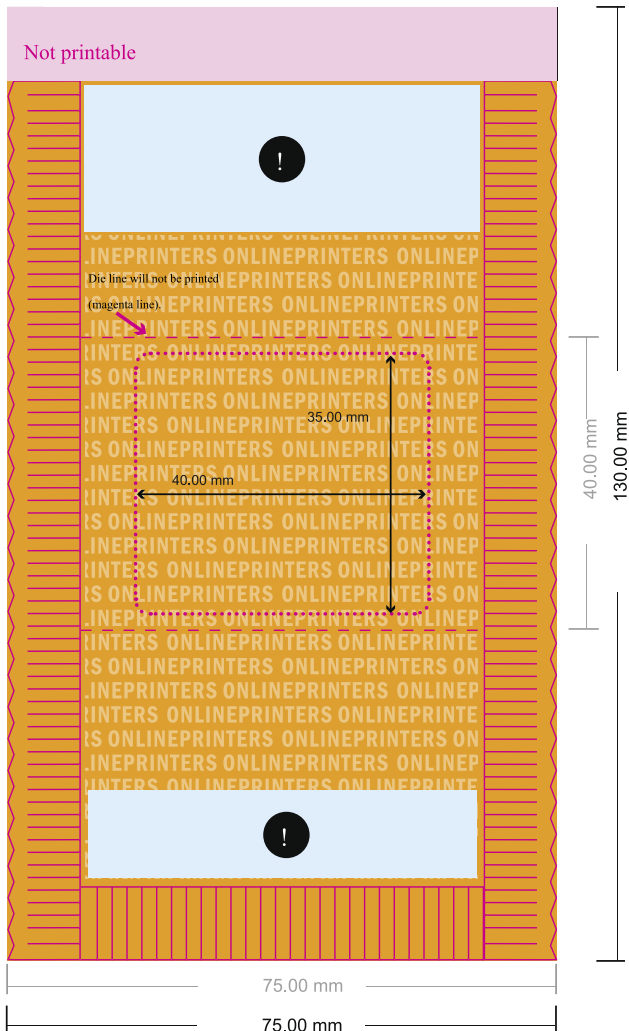

## Florentine biscuits

 Area for content information.  
Do not place any important information here.

- Data format:  
7.50 x 13.00 cm
- Trimmed size (open):  
7.50 x 13.00 cm
- Trimmed size (closed):  
7.50 x 4.00 cm
- **Safety margin**  
Maintaining 4 mm space between the text/information and the edge of the trimmed format prevents undesirable cuts.

### Please note:

- Allow for trim allowance and safety margin according to instructions.
- Arrange background graphics, images or graphics up to the edge of the data format.
- Tolerances may occur during production due to cutting, punching and folding processes.
- This sketch is not drawn to scale.
- Printing data: Instructions and templates can be found under the menu item "Printing data" at [www.onlineprinters.com](http://www.onlineprinters.com).