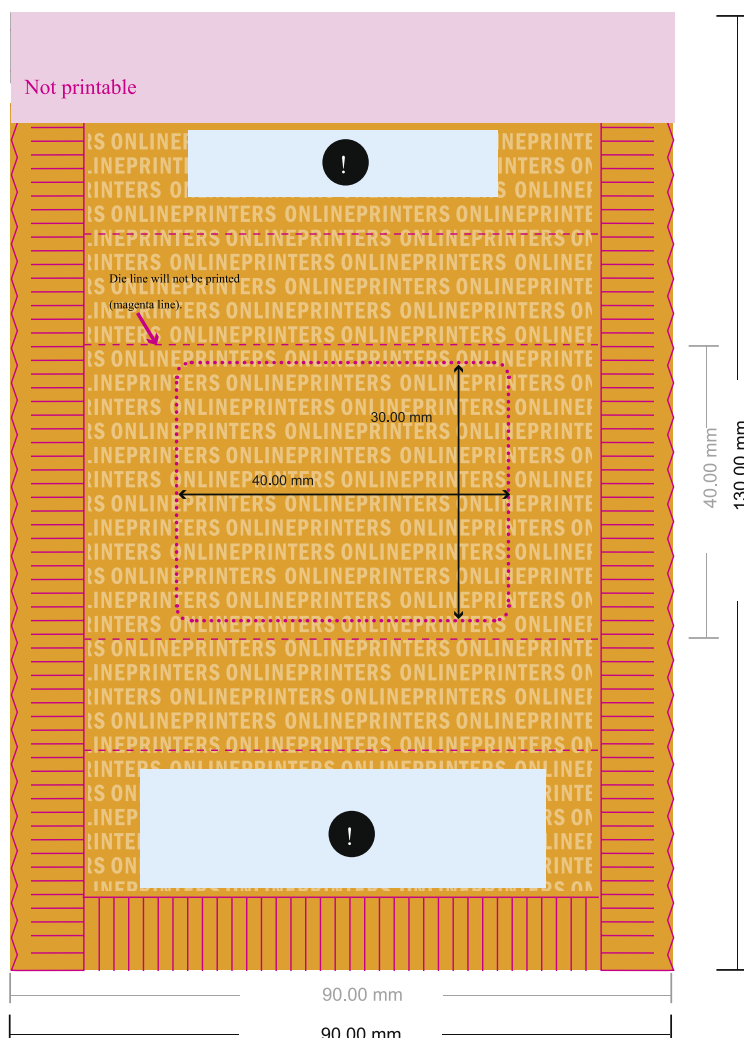

## Bahlsen chocolate chip biscuit

- Data format:  
9.00 x 13.00 cm
- Trimmed size (open):  
9.00 x 13.00 cm
- Trimmed size (closed):  
9.00 x 4.00 cm
- **Safety margin**  
Maintaining 4 mm space between the text/information and the edge of the trimmed format prevents undesirable cuts.

### Please note:

- Allow for trim allowance and safety margin according to instructions.
- Arrange background graphics, images or graphics up to the edge of the data format.
- Tolerances may occur during production due to cutting, punching and folding processes.
- This sketch is not drawn to scale.
- Printing data: Instructions and templates can be found under the menu item "Printing data" at [www.onlineprinters.com](http://www.onlineprinters.com).