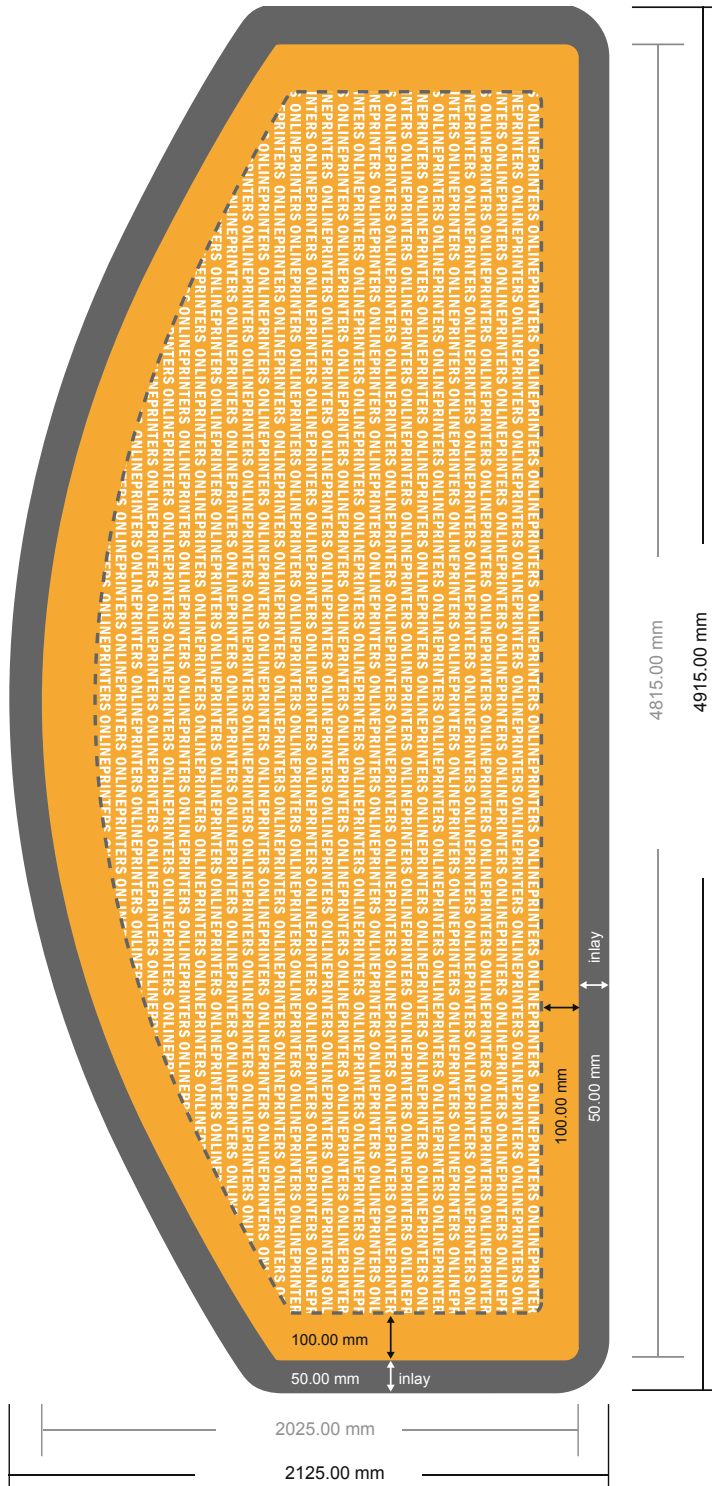

Stretch fabric display

Moon, 280 x 200 cm

Format view rotated by 90 degrees.

- Data format (incl. 50.00 mm inlay): 491.50 x 212.50 cm

- Trimmed size: 481.50 x 202.50 cm

- **Safety margin**
Maintaining 4 mm space between the text/information and the edge of the trimmed format prevents undesirable cuts.

Please note:

- Allow for trim allowance and safety margin according to instructions.
- Arrange background graphics, images or graphics up to the edge of the data format.
- Tolerances may occur during production due to cutting, punching and folding processes.
- This sketch is not drawn to scale.
- Printing data: Instructions and templates can be found under the menu item "Printing data" at www.onlineprinters.com.