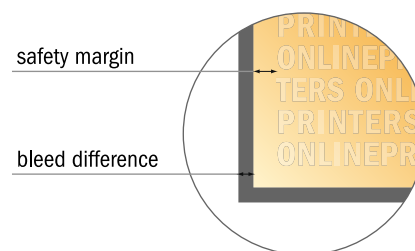

Wrapping paper

A3

- **Data format** (incl. 2.00 mm bleed): 30.10 x 42.40 cm

- **Trimmed size:** 29.70 x 42.00 cm

- **Safety margin**
 Maintaining 4 mm space between the text/information and the edge of the trimmed format prevents undesirable cuts.

Please note:

- Allow for trim allowance and safety margin according to instructions.
- Arrange background graphics, images or graphics up to the edge of the data format.
- Tolerances may occur during production due to cutting, punching and folding processes.
- This sketch is not drawn to scale.
- Printing data: Instructions and templates can be found under the menu item "Printing data" at www.onlineprinters.com.