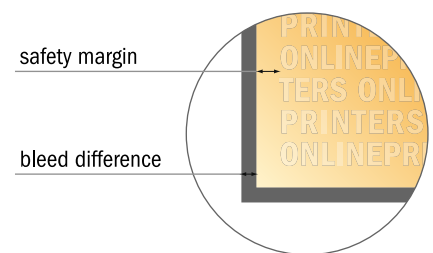

Wrapping paper

A3

- Data format (incl. 2.00 mm bleed): 30.10 x 42.40 cm
- Trimmed size: 29.70 x 42.00 cm
- **Safety margin**
Maintaining 4 mm space between the text/information and the edge of the trimmed format prevents undesirable cuts.

Please note:

- Allow for trim allowance and safety margin according to instructions.
- Arrange background graphics, images or graphics up to the edge of the data format.
- Tolerances may occur during production due to cutting, punching and folding processes.
- This sketch is not drawn to scale.
- Printing data: Instructions and templates can be found under the menu item "Printing data" at www.onlineprinters.com.