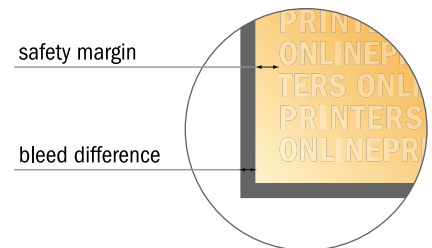

Brochures

DL special • Landscape

Sequence of pages

Create pages consecutively as individual pages.

finished product

- Data format
(incl. 2.00 mm bleed):
21.40 x 10.20 cm
- Trimmed size (open):
42.00 x 9.80 cm
- Trimmed size (closed):
21.00 x 9.80 cm

- **Safety margin**
Maintaining 4 mm space between the text/information and the edge of the trimmed format prevents undesirable cuts.

Please note:

- Allow for trim allowance and safety margin according to instructions.
- Arrange background graphics, images or graphics up to the edge of the data format.
- Tolerances may occur during production due to cutting, punching and folding processes.
- This sketch is not drawn to scale.
- Printing data: Instructions and templates can be found under the menu item "Printing data" at www.onlineprinters.com.