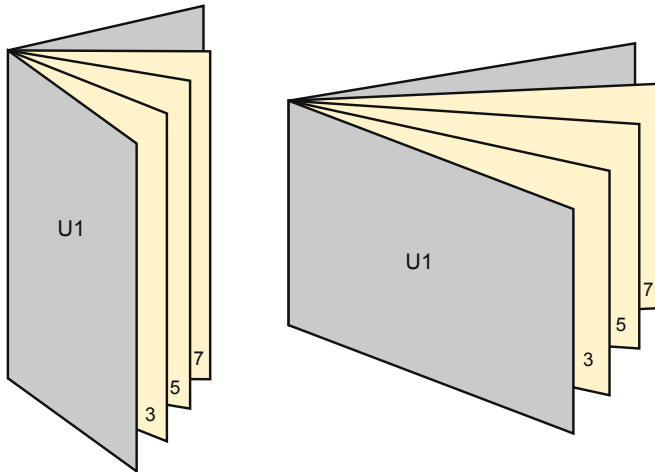

Brochures

DL special • Landscape

Sequence of pages

Create pages consecutively as individual pages.

finished product

- Data format
(incl. 2.00 mm bleed):
21.40 x 10.20 cm
- Trimmed size (open):
42.00 x 9.80 cm
- Trimmed size (closed):
21.00 x 9.80 cm

- **Safety margin**
Maintaining 4 mm space between the text/information and the edge of the trimmed format prevents undesirable cuts.

Please note:

- Allow for trim allowance and safety margin according to instructions.
- Arrange background graphics, images or graphics up to the edge of the data format.
- Tolerances may occur during production due to cutting, punching and folding processes.
- This sketch is not drawn to scale.
- Printing data: Instructions and templates can be found under the menu item "Printing data" at www.onlineprinters.com.