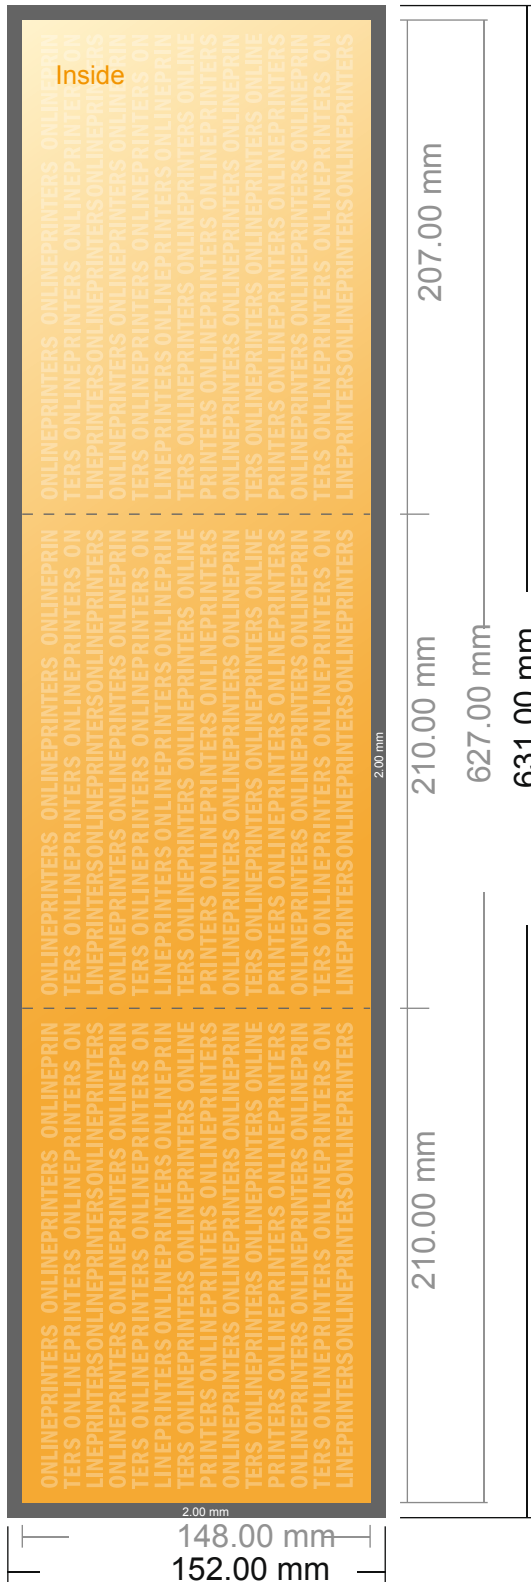

Folded Leaflets Landscape

A5 • Letter fold • 6 pages

- Data format (incl. 2.00 mm bleed): 63.10 x 15.20 cm
- Trimmed size (open): 62.70 x 14.80 cm
- Trimmed size (closed): 21.00 x 14.80 cm

▪ **Safety margin**
 Maintaining 4 mm space between the text/information and the edge of the trimmed format prevents undesirable cuts.

Please note:

- Allow for trim allowance and safety margin according to instructions.
- Arrange background graphics, images or graphics up to the edge of the data format.
- Tolerances may occur during production due to cutting, punching and folding processes.
- This sketch is not drawn to scale.
- Printing data: Instructions and templates can be found under the menu item "Printing data" at www.onlineprinters.com.

Folded Leaflets Landscape

A5 • Letter fold • 6 pages

- Data format (incl. 2.00 mm bleed): 63.10 x 15.20 cm
- Trimmed size (open): 62.70 x 14.80 cm
- Trimmed size (closed): 21.00 x 14.80 cm

- **Safety margin**
Maintaining 4 mm space between the text/information and the edge of the trimmed format prevents undesirable cuts.