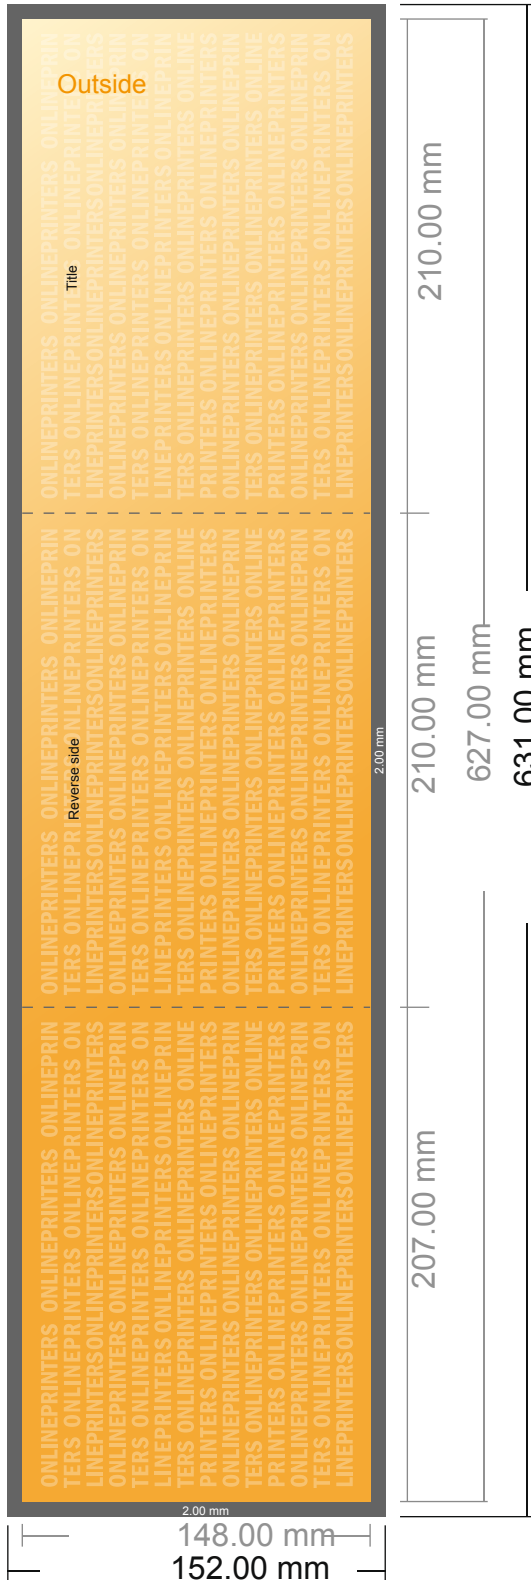

Folded Leaflets Landscape

A5 • Letter fold • 6 pages

- Data format (incl. 2.00 mm bleed): 63.10 x 15.20 cm
- Trimmed size (open): 62.70 x 14.80 cm
- Trimmed size (closed): 21.00 x 14.80 cm

▪ **Safety margin**
 Maintaining 4 mm space between the text/information and the edge of the trimmed format prevents undesirable cuts.

Please note:

- Allow for trim allowance and safety margin according to instructions.
- Arrange background graphics, images or graphics up to the edge of the data format.
- Tolerances may occur during production due to cutting, punching and folding processes.
- This sketch is not drawn to scale.
- Printing data: Instructions and templates can be found under the menu item "Printing data" at www.onlineprinters.com.

Folded Leaflets Landscape

A5 • Letter fold • 6 pages

- Data format (incl. 2.00 mm bleed): 63.10 x 15.20 cm
- Trimmed size (open): 62.70 x 14.80 cm
- Trimmed size (closed): 21.00 x 14.80 cm

- **Safety margin**
Maintaining 4 mm space between the text/information and the edge of the trimmed format prevents undesirable cuts.