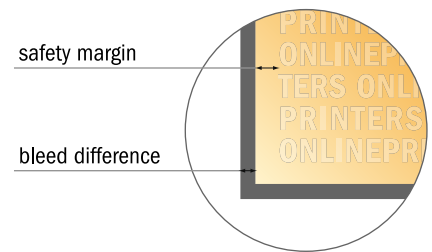

## Pinback buttons

round, 7.5 cm diameter

- Data format:  
8.50 x 8.50 cm

- Trimmed size:  
7.50 x 7.50 cm

- **Safety margin**  
Maintaining 2 mm space between the text/information and the edge of the trimmed format prevents undesirable cuts.

### Please note:

- Allow for trim allowance and safety margin according to instructions.
- Arrange background graphics, images or graphics up to the edge of the data format.
- Tolerances may occur during production due to cutting, punching and folding processes.
- This sketch is not drawn to scale.
- Printing data: Instructions and templates can be found under the menu item "Printing data" at [www.onlineprinters.com](http://www.onlineprinters.com).