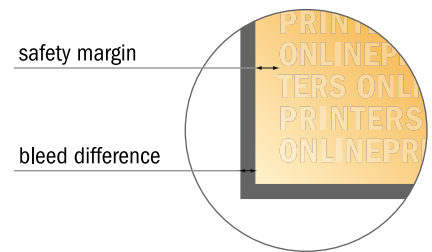

Pinback buttons

6.8 x 4.4 cm

- Data format:
7.80 x 5.40 cm

- Trimmed size:
6.80 x 4.40 cm

- **Safety margin**
Maintaining 2 mm space between the text/information and the edge of the trimmed format prevents undesirable cuts.

Please note:

- Allow for trim allowance and safety margin according to instructions.
- Arrange background graphics, images or graphics up to the edge of the data format.
- Tolerances may occur during production due to cutting, punching and folding processes.
- This sketch is not drawn to scale.
- Printing data: Instructions and templates can be found under the menu item "Printing data" at www.onlineprinters.com.