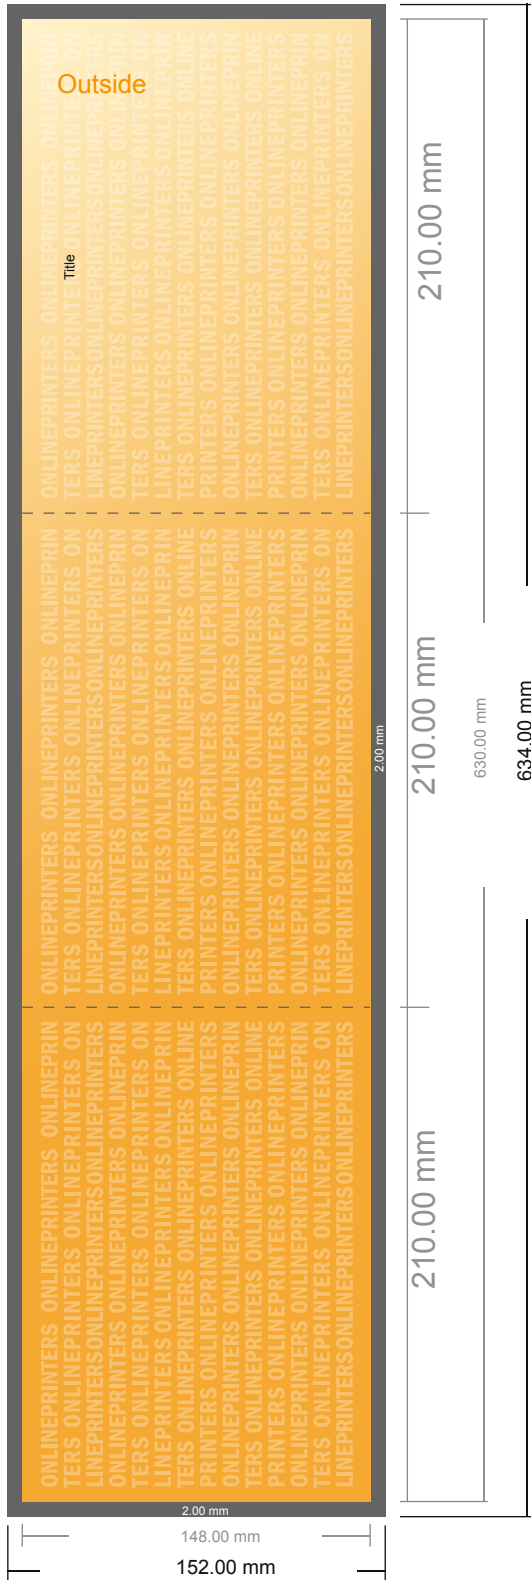

## Folded Leaflets Landscape

A5 • Accordion fold • 6 pages

- Data format (incl. 2.00 mm bleed): 63.40 x 15.20 cm
- Trimmed size (open): 63.00 x 14.80 cm
- Trimmed size (closed): 21.00 x 14.80 cm

- **Safety margin**  
Maintaining 4 mm space between the text/information and the edge of the trimmed format prevents undesirable cuts.

### Please note:

- Allow for trim allowance and safety margin according to instructions.
- Arrange background graphics, images or graphics up to the edge of the data format.
- Tolerances may occur during production due to cutting, punching and folding processes.
- This sketch is not drawn to scale.
- Printing data: Instructions and templates can be found under the menu item "Printing data" at [www.onlineprinters.com](http://www.onlineprinters.com).