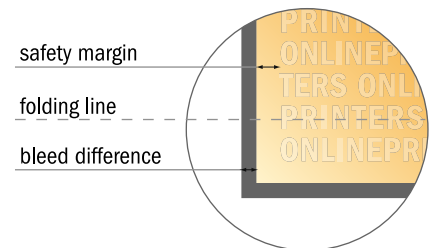

Folded Leaflets Landscape

A6 • Letter fold • 6 pages

- Data format (incl. 2.00 mm bleed): 44.50 x 10.90 cm
- Trimmed size (open): 44.10 x 10.50 cm
- Trimmed size (closed): 14.80 x 10.50 cm
- **Safety margin**
Maintaining 4 mm space between the text/information and the edge of the trimmed format prevents undesirable cuts.

Please note:

- Allow for trim allowance and safety margin according to instructions.
- Arrange background graphics, images or graphics up to the edge of the data format.
- Tolerances may occur during production due to cutting, punching and folding processes.
- This sketch is not drawn to scale.
- Printing data: Instructions and templates can be found under the menu item "Printing data" at www.onlineprinters.com.

Folded Leaflets Landscape

A6 • Letter fold • 6 pages

- Data format (incl. 2.00 mm bleed): 44.50 x 10.90 cm
- Trimmed size (open): 44.10 x 10.50 cm
- Trimmed size (closed): 14.80 x 10.50 cm

▪ **Safety margin**
Maintaining 4 mm space between the text/information and the edge of the trimmed format prevents undesirable cuts.