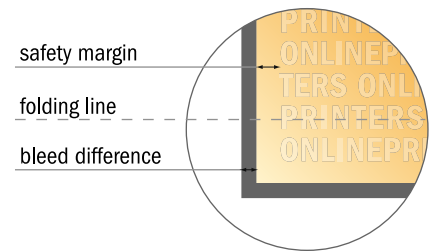

Folded Leaflets Landscape

A6 • Letter fold • 6 pages

- Data format (incl. 2.00 mm bleed): 44.50 x 10.90 cm
- Trimmed size (open): 44.10 x 10.50 cm
- Trimmed size (closed): 14.80 x 10.50 cm
- **Safety margin**
Maintaining 4 mm space between the text/information and the edge of the trimmed format prevents undesirable cuts.

Please note:

- Allow for trim allowance and safety margin according to instructions.
- Arrange background graphics, images or graphics up to the edge of the data format.
- Tolerances may occur during production due to cutting, punching and folding processes.
- This sketch is not drawn to scale.
- Printing data: Instructions and templates can be found under the menu item "Printing data" at www.onlineprinters.com.

Folded Leaflets Landscape

A6 • Letter fold • 6 pages

- Data format (incl. 2.00 mm bleed): 44.50 x 10.90 cm
- Trimmed size (open): 44.10 x 10.50 cm
- Trimmed size (closed): 14.80 x 10.50 cm

▪ **Safety margin**
Maintaining 4 mm space between the text/information and the edge of the trimmed format prevents undesirable cuts.