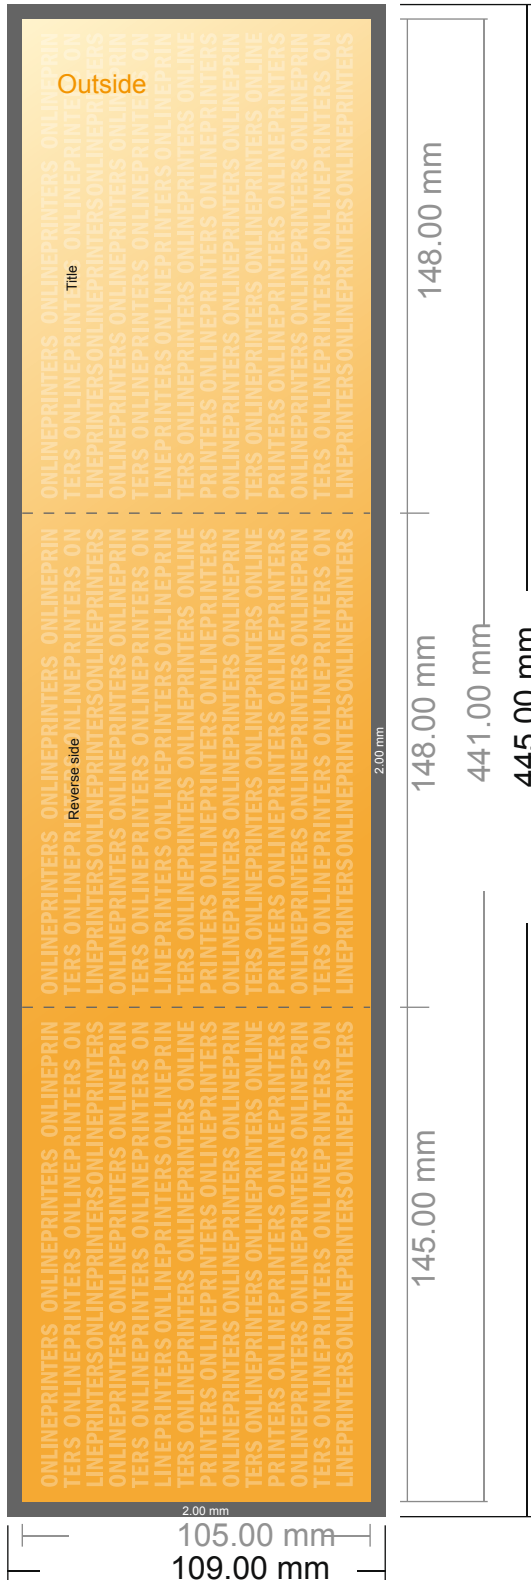

Folded Leaflets Landscape

A6 • Letter fold • 6 pages

- Data format (incl. 2.00 mm bleed): 44.50 x 10.90 cm
- Trimmed size (open): 44.10 x 10.50 cm
- Trimmed size (closed): 14.80 x 10.50 cm
- **Safety margin**
Maintaining 4 mm space between the text/information and the edge of the trimmed format prevents undesirable cuts.

Please note:

- Allow for trim allowance and safety margin according to instructions.
- Arrange background graphics, images or graphics up to the edge of the data format.
- Tolerances may occur during production due to cutting, punching and folding processes.
- This sketch is not drawn to scale.
- Printing data: Instructions and templates can be found under the menu item "Printing data" at www.onlineprinters.com.

Folded Leaflets Landscape

A6 • Letter fold • 6 pages

- Data format (incl. 2.00 mm bleed): 44.50 x 10.90 cm
- Trimmed size (open): 44.10 x 10.50 cm
- Trimmed size (closed): 14.80 x 10.50 cm

▪ **Safety margin**
Maintaining 4 mm space between the text/information and the edge of the trimmed format prevents undesirable cuts.