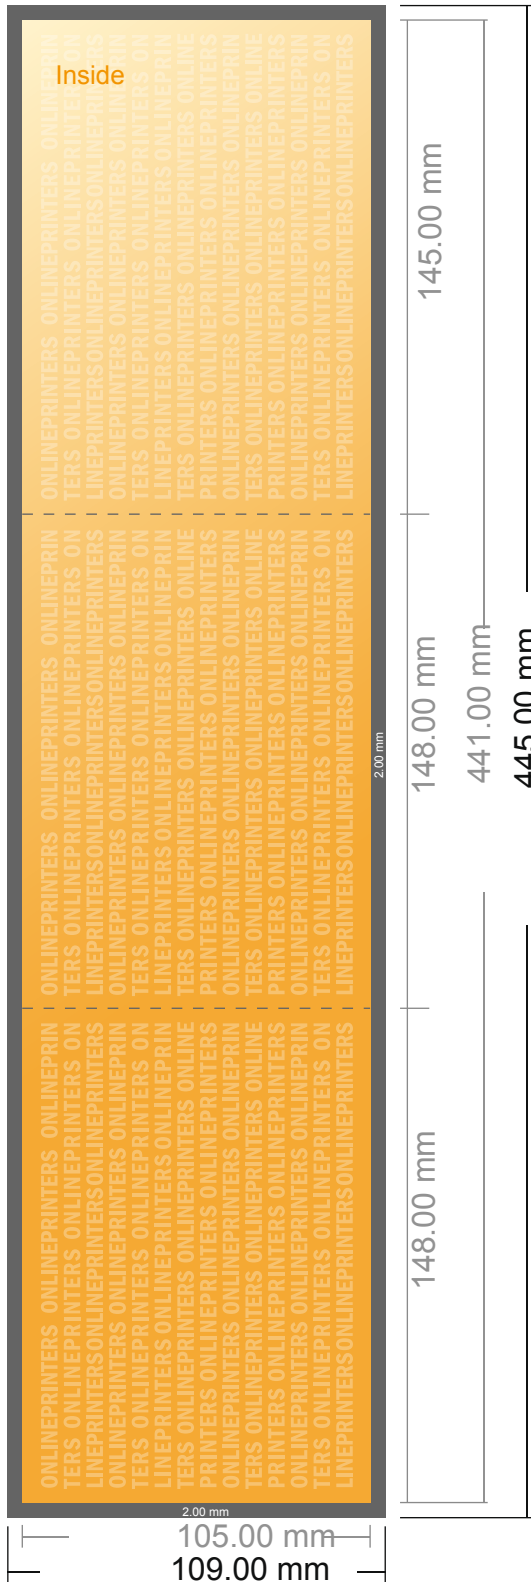

Folded Leaflets Landscape

A6 • Letter fold • 6 pages

- Data format (incl. 2.00 mm bleed): 44.50 x 10.90 cm
- Trimmed size (open): 44.10 x 10.50 cm
- Trimmed size (closed): 14.80 x 10.50 cm
- **Safety margin**
Maintaining 4 mm space between the text/information and the edge of the trimmed format prevents undesirable cuts.

Please note:

- Allow for trim allowance and safety margin according to instructions.
- Arrange background graphics, images or graphics up to the edge of the data format.
- Tolerances may occur during production due to cutting, punching and folding processes.
- This sketch is not drawn to scale.
- Printing data: Instructions and templates can be found under the menu item "Printing data" at www.onlineprinters.com.

Folded Leaflets Landscape

A6 • Letter fold • 6 pages

- Data format (incl. 2.00 mm bleed): 44.50 x 10.90 cm
- Trimmed size (open): 44.10 x 10.50 cm
- Trimmed size (closed): 14.80 x 10.50 cm

▪ **Safety margin**
Maintaining 4 mm space between the text/information and the edge of the trimmed format prevents undesirable cuts.