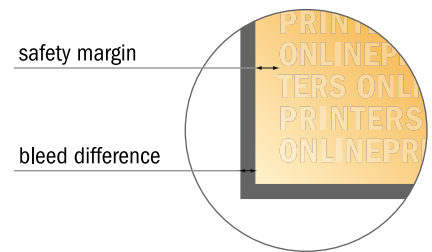

## Fridge magnets

6.8 x 4.4 cm

- Data format:  
7.80 x 5.40 cm

- Trimmed size:  
6.80 x 4.40 cm

- **Safety margin**  
Maintaining 2 mm space between the text/information and the edge of the trimmed format prevents undesirable cuts.

### Please note:

- Allow for trim allowance and safety margin according to instructions.
- Arrange background graphics, images or graphics up to the edge of the data format.
- Tolerances may occur during production due to cutting, punching and folding processes.
- This sketch is not drawn to scale.
- Printing data: Instructions and templates can be found under the menu item "Printing data" at [www.onlineprinters.com](http://www.onlineprinters.com).