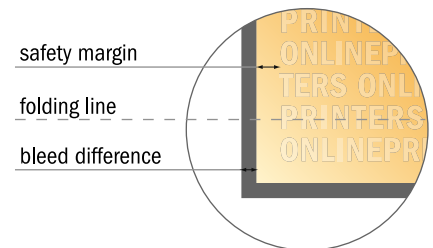

### Please note:

- Allow for trim allowance and safety margin according to instructions.
- Arrange background graphics, images or graphics up to the edge of the data format.
- Tolerances may occur during production due to cutting, punching and folding processes.
- This sketch is not drawn to scale.
- Printing data: Instructions and templates can be found under the menu item "Printing data" at [www.onlineprinters.com](http://www.onlineprinters.com).

## Folded Leaflets Landscape

A6 • Accordion fold • 6 pages

- Data format (incl. 2.00 mm bleed): 44.80 x 10.90 cm
- Trimmed size (open): 44.40 x 10.50 cm
- Trimmed size (closed): 14.80 x 10.50 cm

- **Safety margin**  
Maintaining 4 mm space between the text/information and the edge of the trimmed format prevents undesirable cuts.

**Please note:**

- Allow for trim allowance and safety margin according to instructions.
- Arrange background graphics, images or graphics up to the edge of the data format.
- Tolerances may occur during production due to cutting, punching and folding processes.
- This sketch is not drawn to scale.
- Printing data: Instructions and templates can be found under the menu item "Printing data" at [www.onlineprinters.com](http://www.onlineprinters.com).