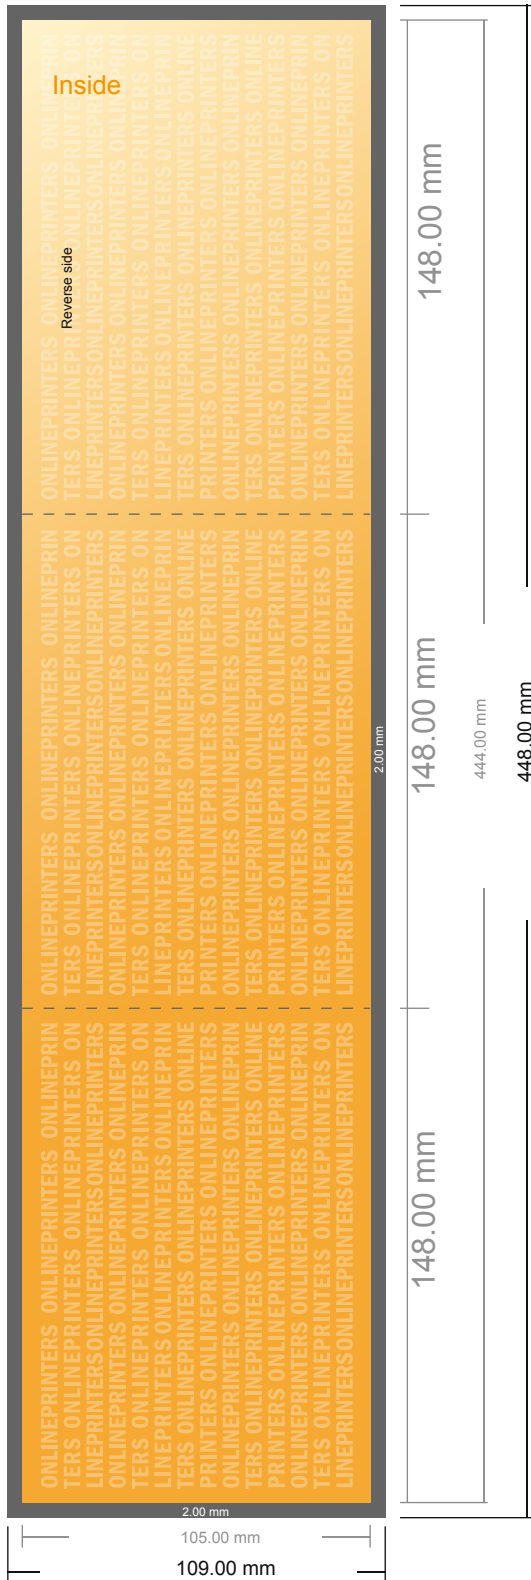

## Folded Leaflets Landscape

A6 • Accordion fold • 6 pages

- Data format (incl. 2.00 mm bleed): 44.80 x 10.90 cm
- Trimmed size (open): 44.40 x 10.50 cm
- Trimmed size (closed): 14.80 x 10.50 cm

- **Safety margin**  
Maintaining 4 mm space between the text/information and the edge of the trimmed format prevents undesirable cuts.

### Please note:

- Allow for trim allowance and safety margin according to instructions.
- Arrange background graphics, images or graphics up to the edge of the data format.
- Tolerances may occur during production due to cutting, punching and folding processes.
- This sketch is not drawn to scale.
- Printing data: Instructions and templates can be found under the menu item "Printing data" at [www.onlineprinters.com](http://www.onlineprinters.com).

**Please note:**

- Allow for trim allowance and safety margin according to instructions.
- Arrange background graphics, images or graphics up to the edge of the data format.
- Tolerances may occur during production due to cutting, punching and folding processes.
- This sketch is not drawn to scale.
- Printing data: Instructions and templates can be found under the menu item "Printing data" at [www.onlineprinters.com](http://www.onlineprinters.com).