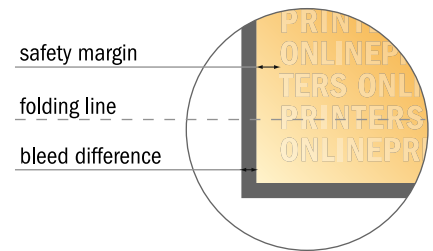

## Folded Leaflets Landscape

A6 • Accordion fold • 6 pages

- Data format (incl. 2.00 mm bleed): 44.80 x 10.90 cm
- Trimmed size (open): 44.40 x 10.50 cm
- Trimmed size (closed): 14.80 x 10.50 cm

- **Safety margin**  
Maintaining 4 mm space between the text/information and the edge of the trimmed format prevents undesirable cuts.

### Please note:

- Allow for trim allowance and safety margin according to instructions.
- Arrange background graphics, images or graphics up to the edge of the data format.
- Tolerances may occur during production due to cutting, punching and folding processes.
- This sketch is not drawn to scale.
- Printing data: Instructions and templates can be found under the menu item "Printing data" at [www.onlineprinters.com](http://www.onlineprinters.com).

**Please note:**

- Allow for trim allowance and safety margin according to instructions.
- Arrange background graphics, images or graphics up to the edge of the data format.
- Tolerances may occur during production due to cutting, punching and folding processes.
- This sketch is not drawn to scale.
- Printing data: Instructions and templates can be found under the menu item "Printing data" at [www.onlineprinters.com](http://www.onlineprinters.com).