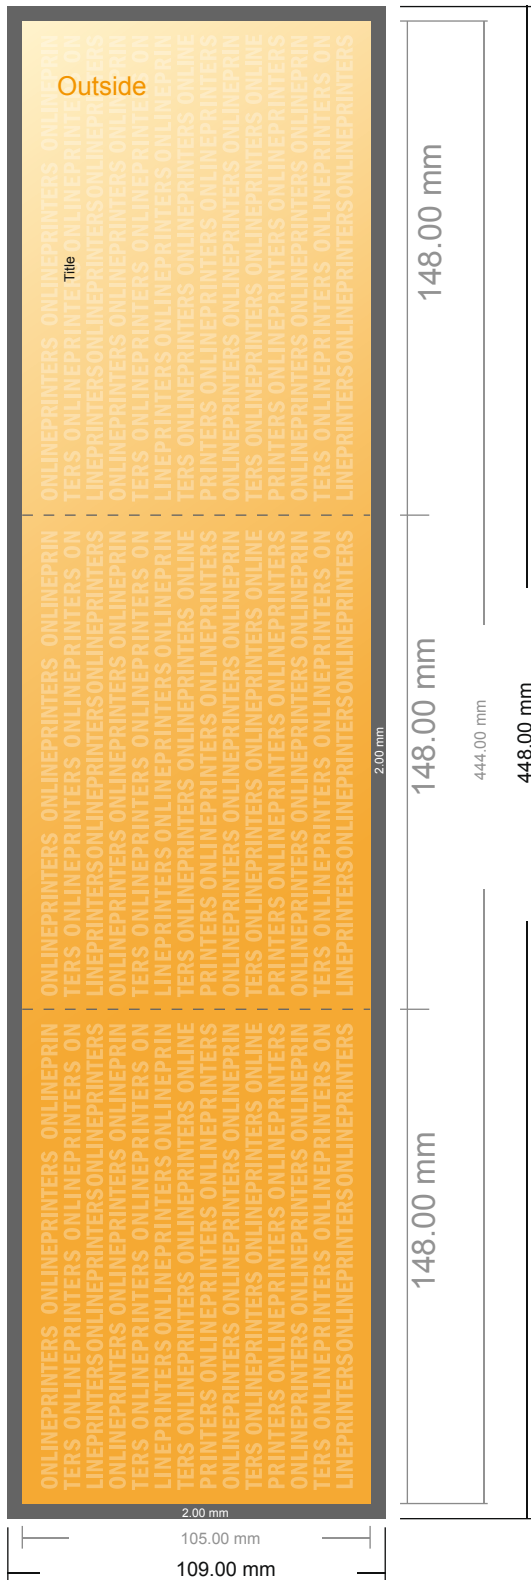

## Folded Leaflets Landscape

A6 • Accordion fold • 6 pages

- Data format (incl. 2.00 mm bleed): 44.80 x 10.90 cm
- Trimmed size (open): 44.40 x 10.50 cm
- Trimmed size (closed): 14.80 x 10.50 cm

- **Safety margin**  
Maintaining 4 mm space between the text/information and the edge of the trimmed format prevents undesirable cuts.

### Please note:

- Allow for trim allowance and safety margin according to instructions.
- Arrange background graphics, images or graphics up to the edge of the data format.
- Tolerances may occur during production due to cutting, punching and folding processes.
- This sketch is not drawn to scale.
- Printing data: Instructions and templates can be found under the menu item "Printing data" at [www.onlineprinters.com](http://www.onlineprinters.com).

**Please note:**

- Allow for trim allowance and safety margin according to instructions.
- Arrange background graphics, images or graphics up to the edge of the data format.
- Tolerances may occur during production due to cutting, punching and folding processes.
- This sketch is not drawn to scale.
- Printing data: Instructions and templates can be found under the menu item "Printing data" at [www.onlineprinters.com](http://www.onlineprinters.com).