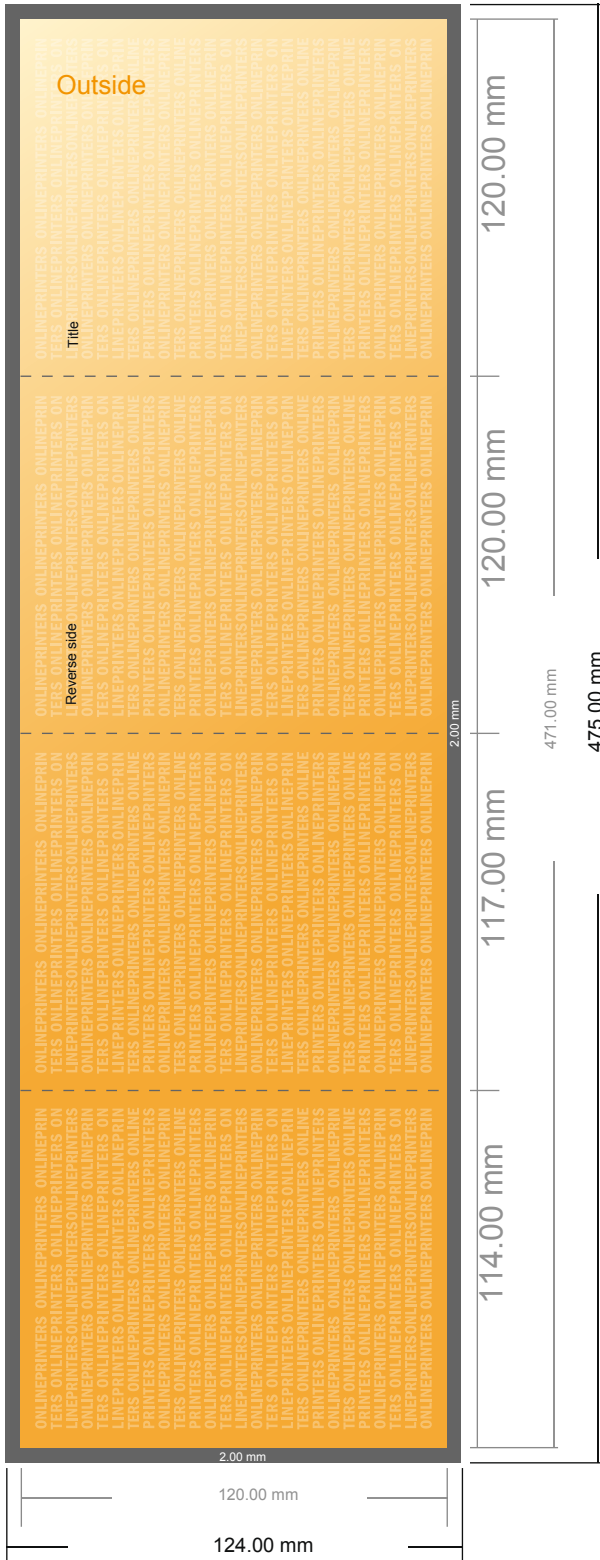

## Folded Leaflets Portrait

CD-Format • Letter fold • 8 pages

- Data format (incl. 2.00 mm bleed): 47.50 x 12.40 cm
- Trimmed size (open): 47.10 x 12.00 cm
- Trimmed size (closed): 12.00 x 12.00 cm

- **Safety margin**  
Maintaining 4 mm space between the text/information and the edge of the trimmed format prevents undesirable cuts.

### Please note:

- Allow for trim allowance and safety margin according to instructions.
- Arrange background graphics, images or graphics up to the edge of the data format.
- Tolerances may occur during production due to cutting, punching and folding processes.
- This sketch is not drawn to scale.
- Printing data: Instructions and templates can be found under the menu item "Printing data" at [www.onlineprinters.com](http://www.onlineprinters.com).