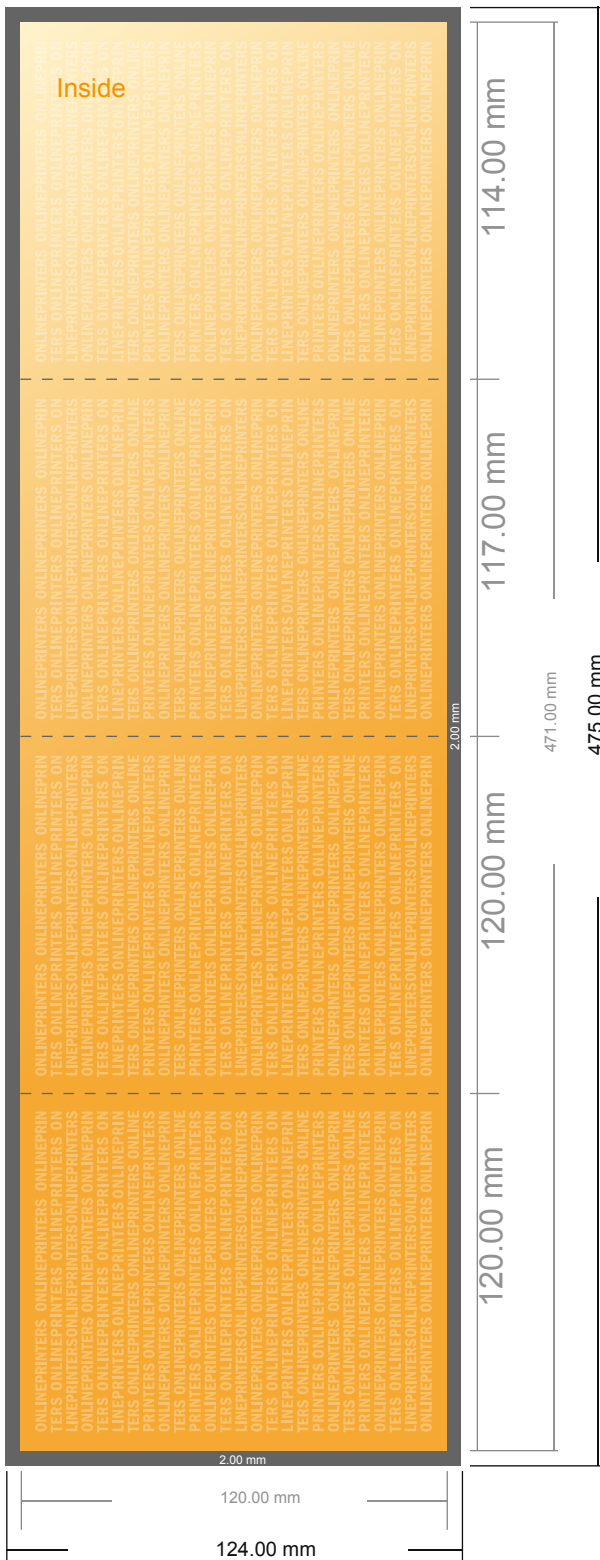

## Folded Leaflets Portrait

CD-Format • Letter fold • 8 pages

- Data format (incl. 2.00 mm bleed): 47.50 x 12.40 cm
- Trimmed size (open): 47.10 x 12.00 cm
- Trimmed size (closed): 12.00 x 12.00 cm

- **Safety margin**  
Maintaining 4 mm space between the text/information and the edge of the trimmed format prevents undesirable cuts.

### Please note:

- Allow for trim allowance and safety margin according to instructions.
- Arrange background graphics, images or graphics up to the edge of the data format.
- Tolerances may occur during production due to cutting, punching and folding processes.
- This sketch is not drawn to scale.
- Printing data: Instructions and templates can be found under the menu item "Printing data" at [www.onlineprinters.com](http://www.onlineprinters.com).