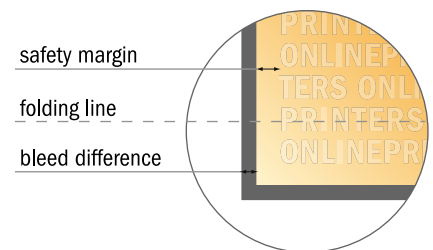

### Please note:

- Allow for trim allowance and safety margin according to instructions.
- Arrange background graphics, images or graphics up to the edge of the data format.
- Tolerances may occur during production due to cutting, punching and folding processes.
- This sketch is not drawn to scale.
- Printing data: Instructions and templates can be found under the menu item "Printing data" at [www.onlineprinters.com](http://www.onlineprinters.com).

## Folded Leaflets Portrait

CD-Format • Letter fold • 8 pages

- Data format (incl. 2.00 mm bleed): 47.50 x 12.40 cm
- Trimmed size (open): 47.10 x 12.00 cm
- Trimmed size (closed): 12.00 x 12.00 cm

- **Safety margin**  
Maintaining 4 mm space between the text/information and the edge of the trimmed format prevents undesirable cuts.