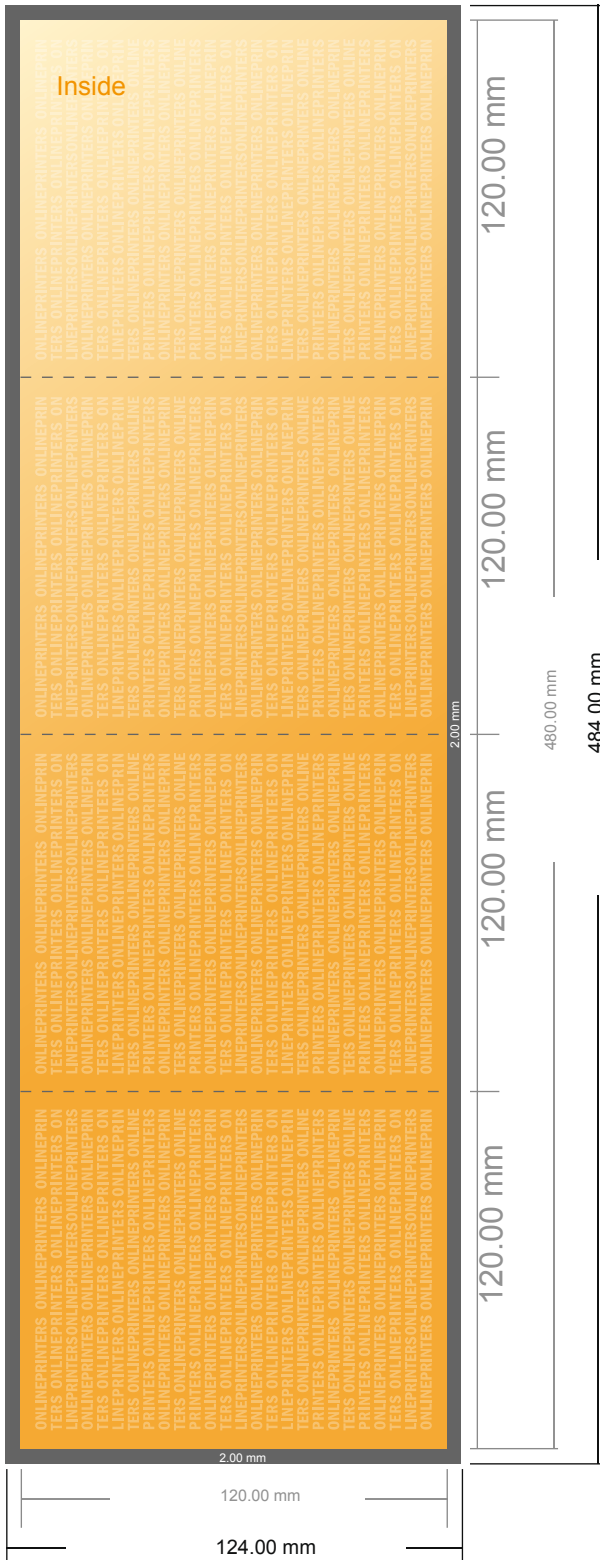

Folded Leaflets Portrait

CD-Format • Accordion fold • 8 pages

- Data format (incl. 2.00 mm bleed): 48.40 x 12.40 cm
- Trimmed size (open): 48.00 x 12.00 cm
- Trimmed size (closed): 12.00 x 12.00 cm

▪ **Safety margin**
 Maintaining 4 mm space between the text/information and the edge of the trimmed format prevents undesirable cuts.

Please note:

- Allow for trim allowance and safety margin according to instructions.
- Arrange background graphics, images or graphics up to the edge of the data format.
- Tolerances may occur during production due to cutting, punching and folding processes.
- This sketch is not drawn to scale.
- Printing data: Instructions and templates can be found under the menu item "Printing data" at www.onlineprinters.com.