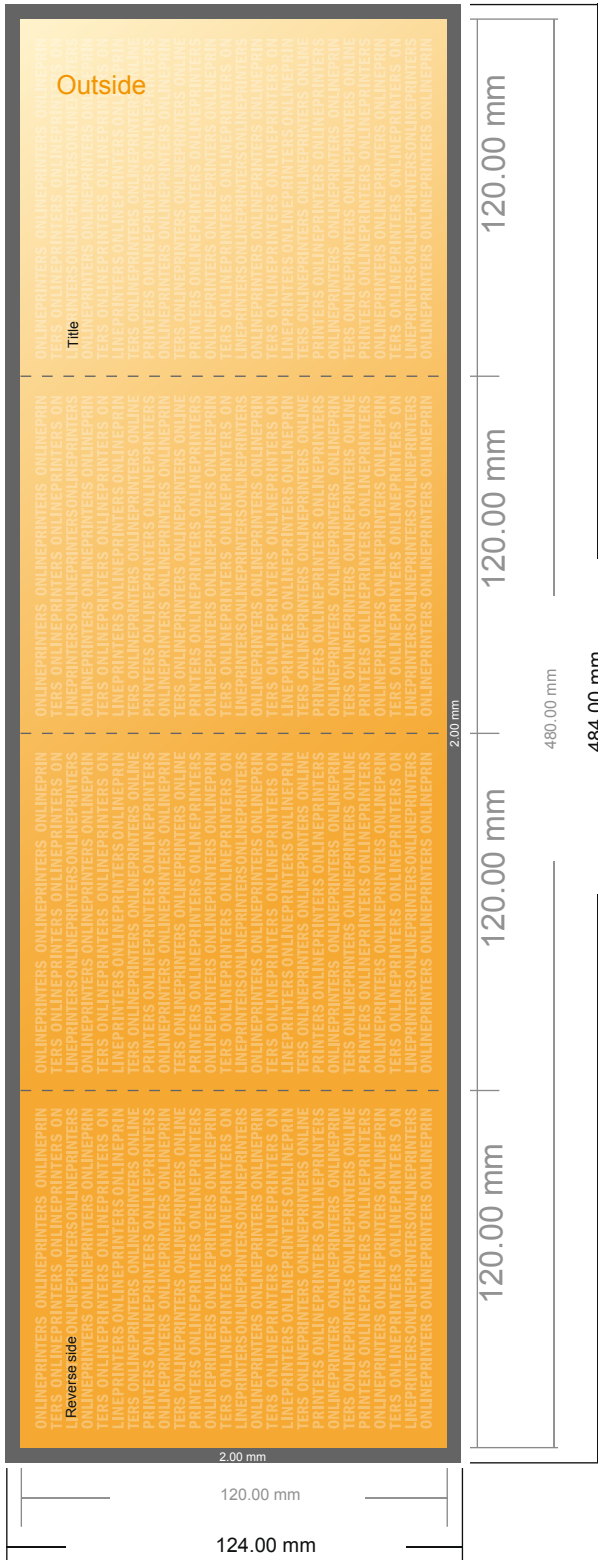

Folded Leaflets Portrait

CD-Format • Accordion fold • 8 pages

- Data format (incl. 2.00 mm bleed): 48.40 x 12.40 cm
- Trimmed size (open): 48.00 x 12.00 cm
- Trimmed size (closed): 12.00 x 12.00 cm

▪ **Safety margin**
 Maintaining 4 mm space between the text/information and the edge of the trimmed format prevents undesirable cuts.

Please note:

- Allow for trim allowance and safety margin according to instructions.
- Arrange background graphics, images or graphics up to the edge of the data format.
- Tolerances may occur during production due to cutting, punching and folding processes.
- This sketch is not drawn to scale.
- Printing data: Instructions and templates can be found under the menu item "Printing data" at www.onlineprinters.com.