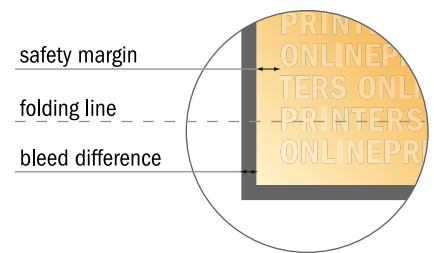

Folded Leaflets Portrait

CD-Format • Accordion fold • 8 pages

- Data format (incl. 2.00 mm bleed): 48.40 x 12.40 cm
- Trimmed size (open): 48.00 x 12.00 cm
- Trimmed size (closed): 12.00 x 12.00 cm

▪ **Safety margin**
 Maintaining 4 mm space between the text/information and the edge of the trimmed format prevents undesirable cuts.

Please note:

- Allow for trim allowance and safety margin according to instructions.
- Arrange background graphics, images or graphics up to the edge of the data format.
- Tolerances may occur during production due to cutting, punching and folding processes.
- This sketch is not drawn to scale.
- Printing data: Instructions and templates can be found under the menu item "Printing data" at www.onlineprinters.com.