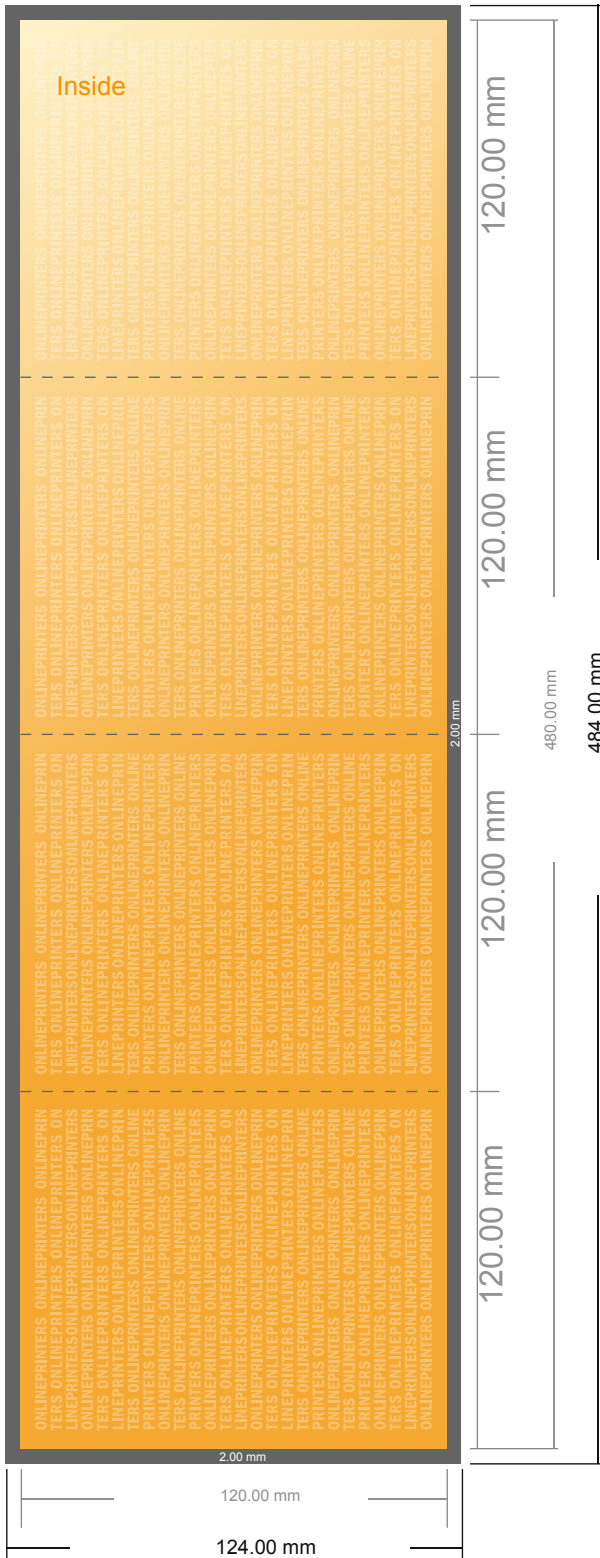

Folded Leaflets Portrait

CD-Format • Double parallel fold • 8 pages

- Data format (incl. 2.00 mm bleed): 48.40 x 12.40 cm
- Trimmed size (open): 48.00 x 12.00 cm
- Trimmed size (closed): 12.00 x 12.00 cm

- **Safety margin**
Maintaining 4 mm space between the text/information and the edge of the trimmed format prevents undesirable cuts.

Please note:

- Allow for trim allowance and safety margin according to instructions.
- Arrange background graphics, images or graphics up to the edge of the data format.
- Tolerances may occur during production due to cutting, punching and folding processes.
- This sketch is not drawn to scale.
- Printing data: Instructions and templates can be found under the menu item "Printing data" at www.onlineprinters.com.