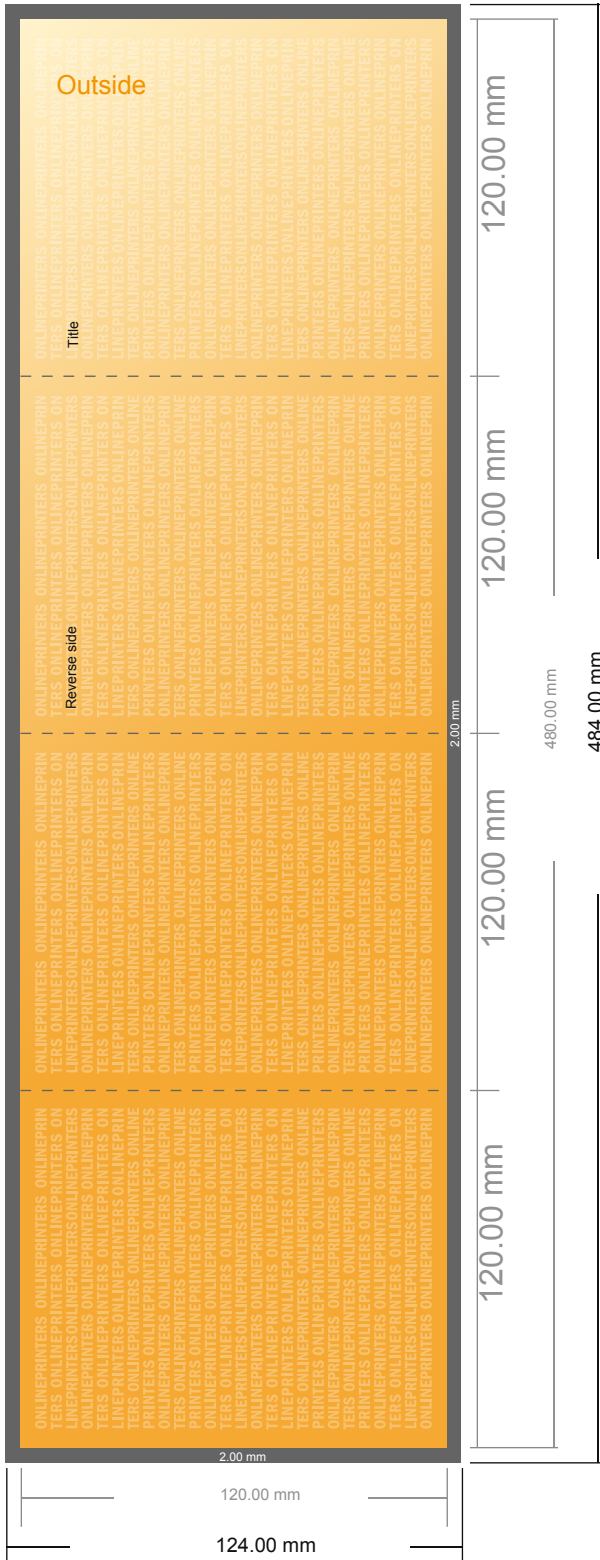

Folded Leaflets Portrait

CD-Format • Double parallel fold • 8 pages

- Data format (incl. 2.00 mm bleed): 48.40 x 12.40 cm
- Trimmed size (open): 48.00 x 12.00 cm
- Trimmed size (closed): 12.00 x 12.00 cm

- **Safety margin**
Maintaining 4 mm space between the text/information and the edge of the trimmed format prevents undesirable cuts.

Please note:

- Allow for trim allowance and safety margin according to instructions.
- Arrange background graphics, images or graphics up to the edge of the data format.
- Tolerances may occur during production due to cutting, punching and folding processes.
- This sketch is not drawn to scale.
- Printing data: Instructions and templates can be found under the menu item "Printing data" at www.onlineprinters.com.