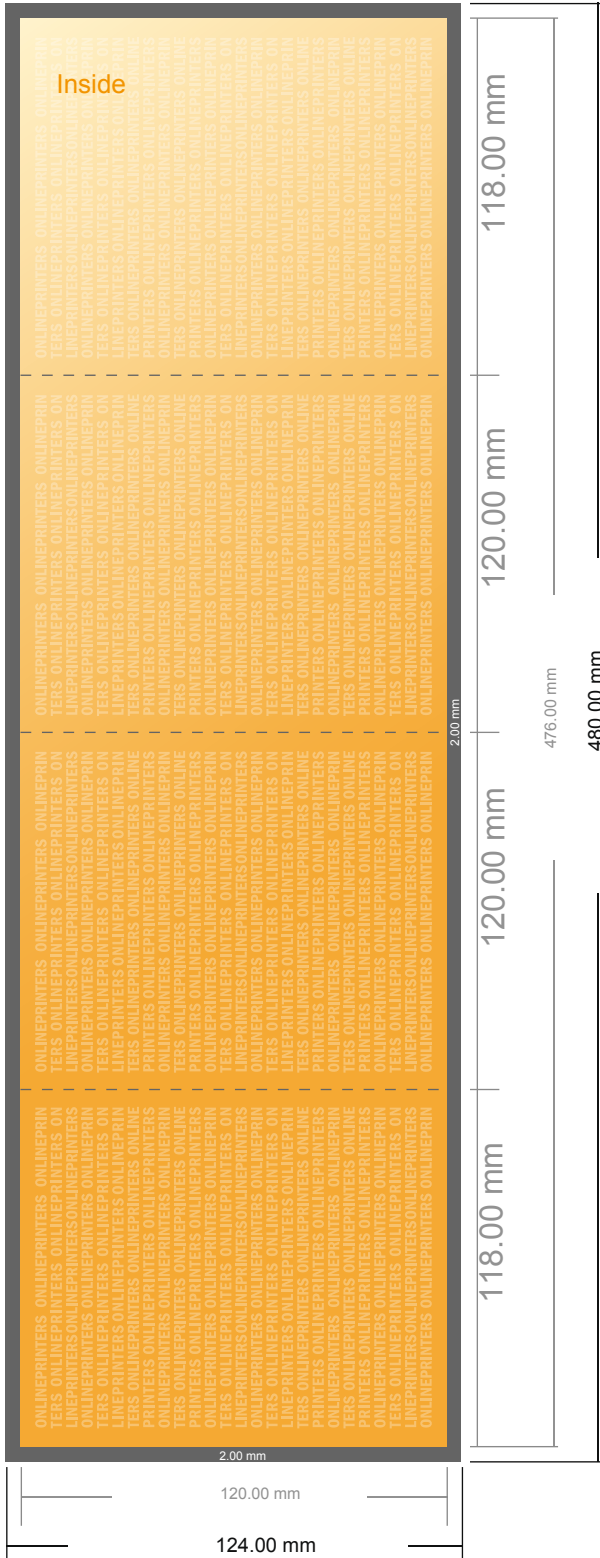

Folded Leaflets Portrait

CD-Format • Gate fold (closed) • 8 pages

- Data format (incl. 2.00 mm bleed): 48.00 x 12.40 cm

- Trimmed size (open): 47.60 x 12.00 cm

- Trimmed size (closed): 12.00 x 12.00 cm

- **Safety margin**
Maintaining 4 mm space between the text/information and the edge of the trimmed format prevents undesirable cuts.

Please note:

- Allow for trim allowance and safety margin according to instructions.
- Arrange background graphics, images or graphics up to the edge of the data format.
- Tolerances may occur during production due to cutting, punching and folding processes.
- This sketch is not drawn to scale.
- Printing data: Instructions and templates can be found under the menu item "Printing data" at www.onlineprinters.com.