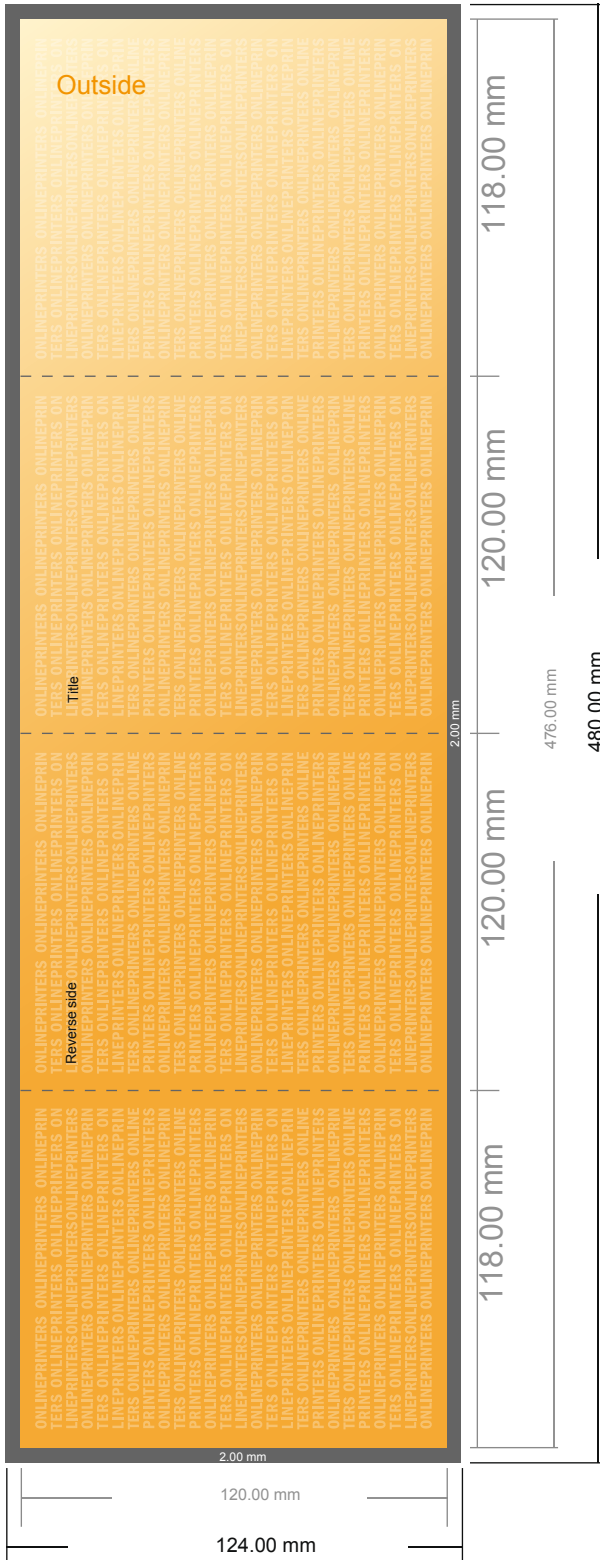

Folded Leaflets Portrait

CD-Format • Gate fold (closed) • 8 pages

- Data format (incl. 2.00 mm bleed): 48.00 x 12.40 cm

- Trimmed size (open): 47.60 x 12.00 cm

- Trimmed size (closed): 12.00 x 12.00 cm

- **Safety margin**
Maintaining 4 mm space between the text/information and the edge of the trimmed format prevents undesirable cuts.

Please note:

- Allow for trim allowance and safety margin according to instructions.
- Arrange background graphics, images or graphics up to the edge of the data format.
- Tolerances may occur during production due to cutting, punching and folding processes.
- This sketch is not drawn to scale.
- Printing data: Instructions and templates can be found under the menu item "Printing data" at www.onlineprinters.com.