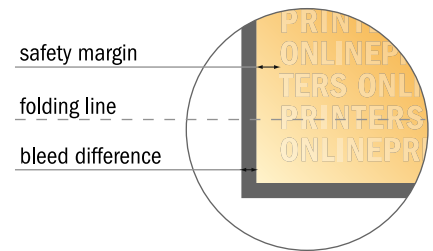

Please note:

- Allow for trim allowance and safety margin according to instructions.
- Arrange background graphics, images or graphics up to the edge of the data format.
- Tolerances may occur during production due to cutting, punching and folding processes.
- This sketch is not drawn to scale.
- Printing data: Instructions and templates can be found under the menu item "Printing data" at www.onlineprinters.com.

Folded Leaflets Portrait

CD-Format • Gate fold (closed) • 8 pages

- Data format (incl. 2.00 mm bleed): 48.00 x 12.40 cm

- Trimmed size (open): 47.60 x 12.00 cm

- Trimmed size (closed): 12.00 x 12.00 cm

- **Safety margin**
Maintaining 4 mm space between the text/information and the edge of the trimmed format prevents undesirable cuts.