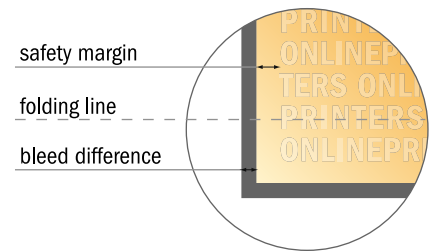

Folded Leaflets Portrait

CD-Format • Gate fold (closed) • 8 pages

- Data format (incl. 2.00 mm bleed): 48.00 x 12.40 cm

- Trimmed size (open): 47.60 x 12.00 cm

- Trimmed size (closed): 12.00 x 12.00 cm

- **Safety margin**
Maintaining 4 mm space between the text/information and the edge of the trimmed format prevents undesirable cuts.

Please note:

- Allow for trim allowance and safety margin according to instructions.
- Arrange background graphics, images or graphics up to the edge of the data format.
- Tolerances may occur during production due to cutting, punching and folding processes.
- This sketch is not drawn to scale.
- Printing data: Instructions and templates can be found under the menu item "Printing data" at www.onlineprinters.com.