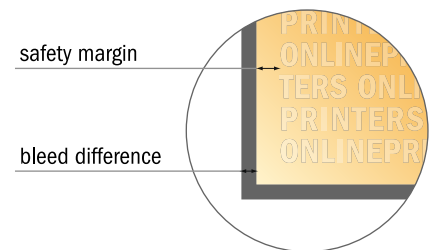

Notepads with cover

A5 • Portrait, 50 sheets

- Data format (incl. 2.00 mm bleed): 15.20 x 21.40 cm
- Trimmed size: 14.80 x 21.00 cm
- **Safety margin**
Maintaining 4 mm space between the text/information and the edge of the trimmed format prevents undesirable cuts.

Please note:

- Allow for trim allowance and safety margin according to instructions.
- Arrange background graphics, images or graphics up to the edge of the data format.
- Tolerances may occur during production due to cutting, punching and folding processes.
- This sketch is not drawn to scale.
- Printing data: Instructions and templates can be found under the menu item "Printing data" at www.onlineprinters.com.

Notepads with cover

A5 • Portrait, 50 sheets

- Data format (incl. 2.00 mm bleed): 15.20 x 21.40 cm
- Trimmed size: 14.80 x 21.00 cm
- Safety margin
Maintaining 4 mm space between the text/information and the edge of the trimmed format prevents undesirable cuts.