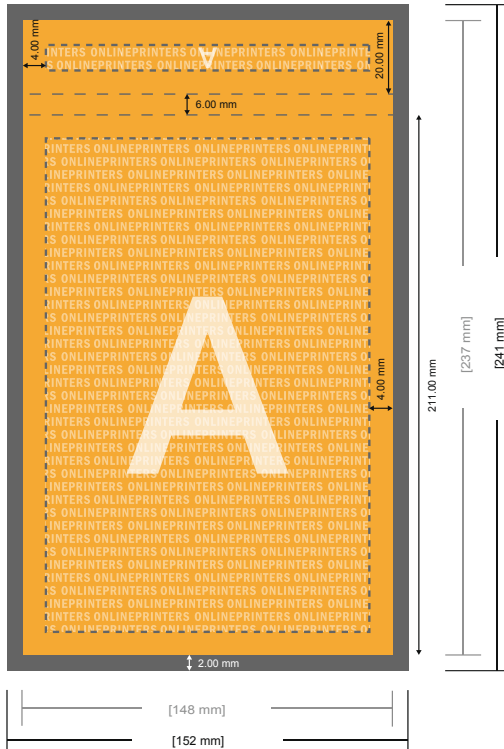

Notepads with cover

A5 • Portrait, 50 sheets

- Data format (incl. 2.00 mm bleed): 15.20 x 21.40 cm
- Trimmed size: 14.80 x 21.00 cm
- **Safety margin**
Maintaining 4 mm space between the text/information and the edge of the trimmed format prevents undesirable cuts.

Please note:

- Allow for trim allowance and safety margin according to instructions.
- Arrange background graphics, images or graphics up to the edge of the data format.
- Tolerances may occur during production due to cutting, punching and folding processes.
- This sketch is not drawn to scale.
- Printing data: Instructions and templates can be found under the menu item "Printing data" at www.onlineprinters.com.

Notepads with cover

A5 • Portrait, 50 sheets

- Data format (incl. 2.00 mm bleed): 15.20 x 21.40 cm
- Trimmed size: 14.80 x 21.00 cm
- Safety margin
Maintaining 4 mm space between the text/information and the edge of the trimmed format prevents undesirable cuts.