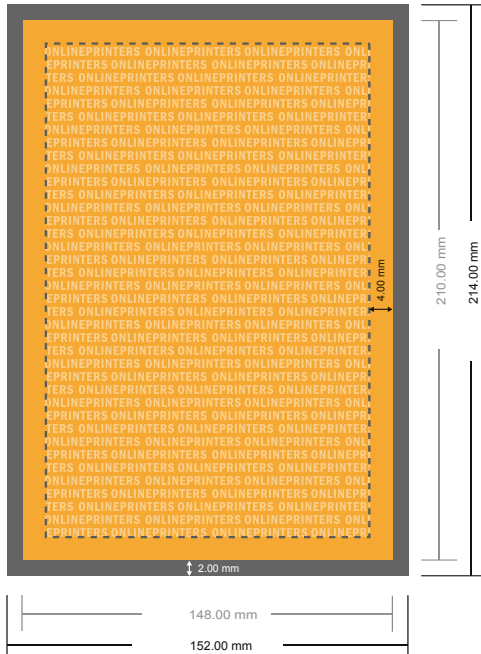

Notepads with cover

A5 • Portrait, 50 sheets

- Data format (incl. 2.00 mm bleed): 15.20 x 21.40 cm
- Trimmed size: 14.80 x 21.00 cm
- **Safety margin**
Maintaining 4 mm space between the text/information and the edge of the trimmed format prevents undesirable cuts.

Please note:

- Allow for trim allowance and safety margin according to instructions.
- Arrange background graphics, images or graphics up to the edge of the data format.
- Tolerances may occur during production due to cutting, punching and folding processes.
- This sketch is not drawn to scale.
- Printing data: Instructions and templates can be found under the menu item "Printing data" at www.onlineprinters.com.

Notepads with cover

A5 • Portrait, 50 sheets

- Data format (incl. 2.00 mm bleed): 15.20 x 21.40 cm
- Trimmed size: 14.80 x 21.00 cm
- Safety margin
Maintaining 4 mm space between the text/information and the edge of the trimmed format prevents undesirable cuts.