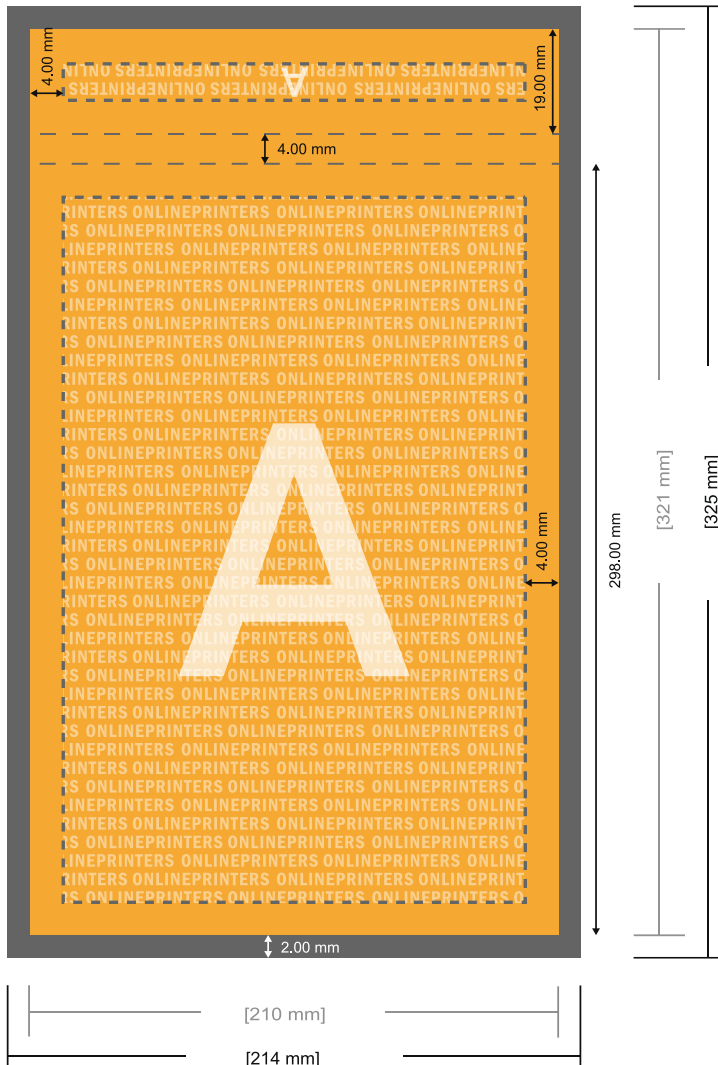

Notepads with cover

A4 • Portrait, 25 sheets

- Data format (incl. 2.00 mm bleed): 21.40 x 30.10 cm

- Trimmed size: 21.00 x 29.70 cm

- **Safety margin**
Maintaining 4 mm space between the text/information and the edge of the trimmed format prevents undesirable cuts.

Please note:

- Allow for trim allowance and safety margin according to instructions.
- Arrange background graphics, images or graphics up to the edge of the data format.
- Tolerances may occur during production due to cutting, punching and folding processes.
- This sketch is not drawn to scale.
- Printing data: Instructions and templates can be found under the menu item "Printing data" at www.onlineprinters.com.