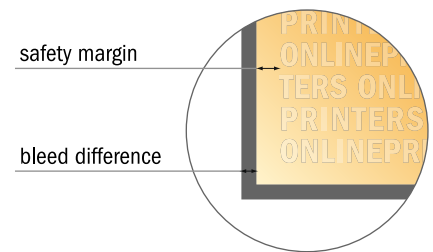

Notepads with cover

A4 • Portrait, 25 sheets

- Data format (incl. 2.00 mm bleed): 21.40 x 30.10 cm

- Trimmed size: 21.00 x 29.70 cm

- **Safety margin**
Maintaining 4 mm space between the text/information and the edge of the trimmed format prevents undesirable cuts.

Please note:

- Allow for trim allowance and safety margin according to instructions.
- Arrange background graphics, images or graphics up to the edge of the data format.
- Tolerances may occur during production due to cutting, punching and folding processes.
- This sketch is not drawn to scale.
- Printing data: Instructions and templates can be found under the menu item "Printing data" at www.onlineprinters.com.