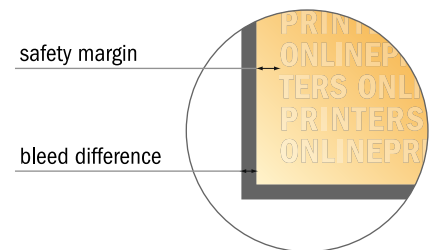

Please note:

- Allow for trim allowance and safety margin according to instructions.
- Arrange background graphics, images or graphics up to the edge of the data format.
- Tolerances may occur during production due to cutting, punching and folding processes.
- This sketch is not drawn to scale.
- Printing data: Instructions and templates can be found under the menu item "Printing data" at www.onlineprinters.com.

Notepads with cover

A4 • Portrait, 25 sheets

- Data format (incl. 2.00 mm bleed): 21.40 x 30.10 cm

- Trimmed size: 21.00 x 29.70 cm

- **Safety margin**
Maintaining 4 mm space between the text/information and the edge of the trimmed format prevents undesirable cuts.