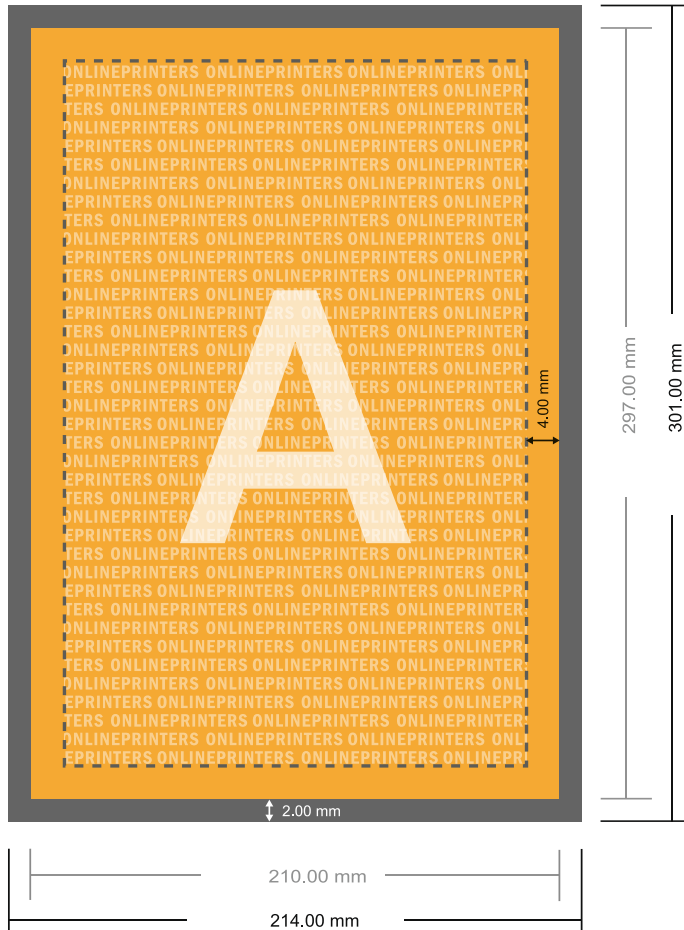

Notepads with cover

A4 • Portrait, 25 sheets

- Data format (incl. 2.00 mm bleed): 21.40 x 30.10 cm

- Trimmed size: 21.00 x 29.70 cm

- **Safety margin**
Maintaining 4 mm space between the text/information and the edge of the trimmed format prevents undesirable cuts.

Please note:

- Allow for trim allowance and safety margin according to instructions.
- Arrange background graphics, images or graphics up to the edge of the data format.
- Tolerances may occur during production due to cutting, punching and folding processes.
- This sketch is not drawn to scale.
- Printing data: Instructions and templates can be found under the menu item "Printing data" at www.onlineprinters.com.