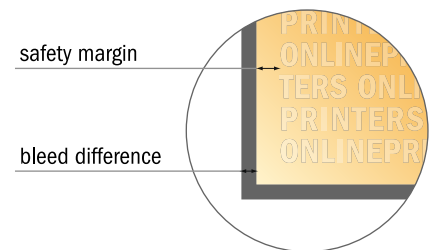

Notepads with cover

A4 • Portrait, 50 sheets

- Data format (incl. 2.00 mm bleed): 21.40 x 30.10 cm
- Trimmed size: 21.00 x 29.70 cm
- **Safety margin**
Maintaining 4 mm space between the text/information and the edge of the trimmed format prevents undesirable cuts.

Please note:

- Allow for trim allowance and safety margin according to instructions.
- Arrange background graphics, images or graphics up to the edge of the data format.
- Tolerances may occur during production due to cutting, punching and folding processes.
- This sketch is not drawn to scale.
- Printing data: Instructions and templates can be found under the menu item "Printing data" at www.onlineprinters.com.