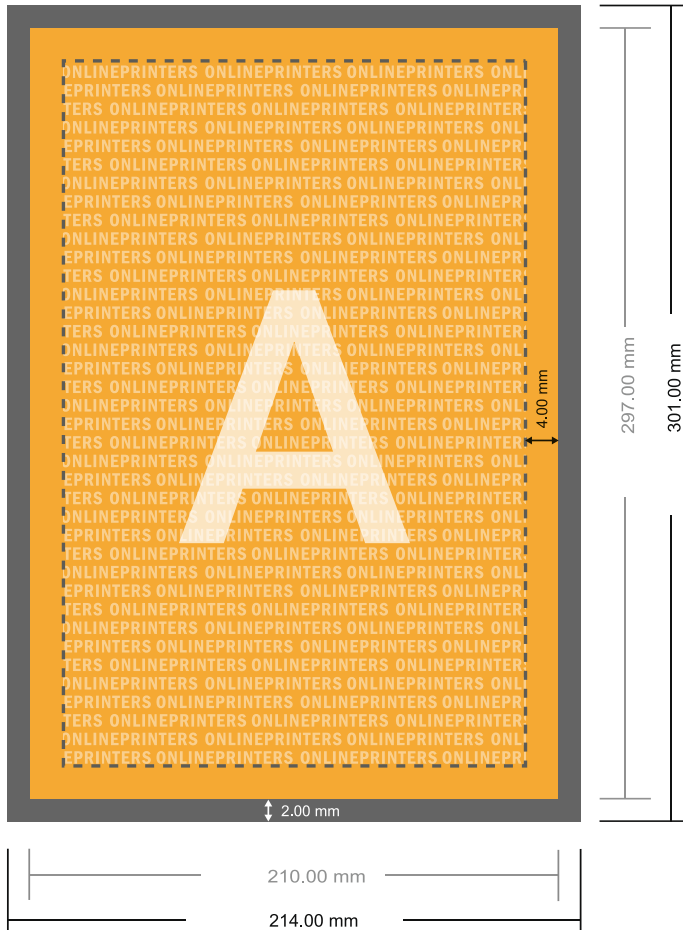

Notepads with cover

A4 • Portrait, 50 sheets

- Data format (incl. 2.00 mm bleed): 21.40 x 30.10 cm
- Trimmed size: 21.00 x 29.70 cm
- **Safety margin**
Maintaining 4 mm space between the text/information and the edge of the trimmed format prevents undesirable cuts.

Please note:

- Allow for trim allowance and safety margin according to instructions.
- Arrange background graphics, images or graphics up to the edge of the data format.
- Tolerances may occur during production due to cutting, punching and folding processes.
- This sketch is not drawn to scale.
- Printing data: Instructions and templates can be found under the menu item "Printing data" at www.onlineprinters.com.