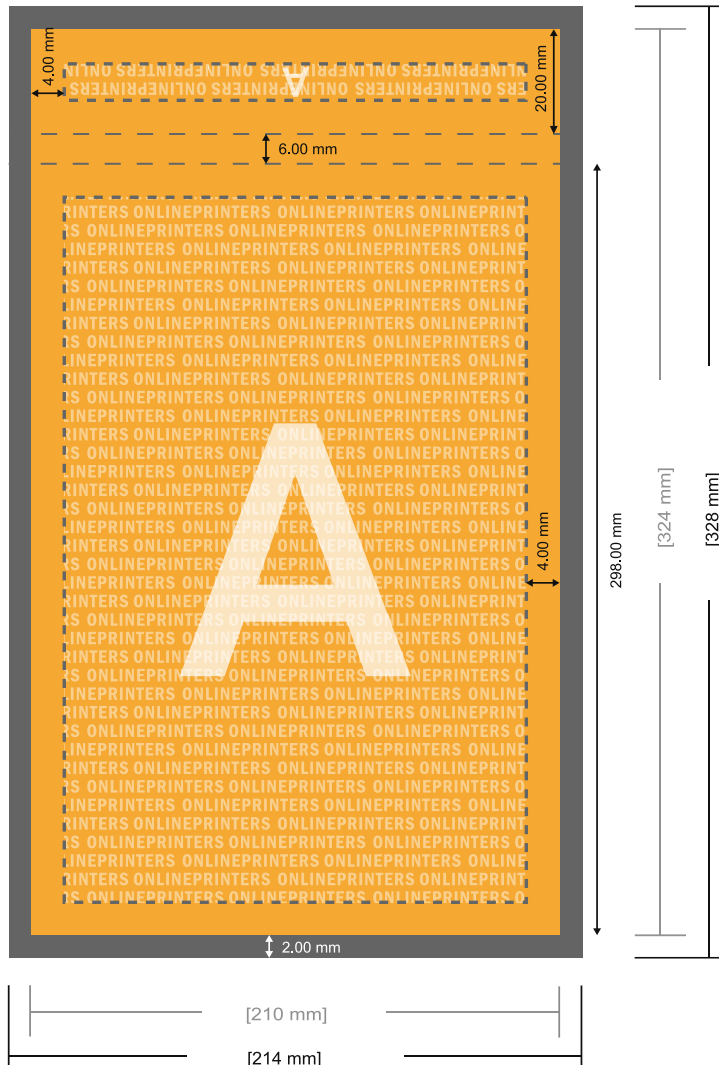

Notepads with cover

A4 • Portrait, 50 sheets

- Data format (incl. 2.00 mm bleed): 21.40 x 30.10 cm
- Trimmed size: 21.00 x 29.70 cm
- **Safety margin**
Maintaining 4 mm space between the text/information and the edge of the trimmed format prevents undesirable cuts.

Please note:

- Allow for trim allowance and safety margin according to instructions.
- Arrange background graphics, images or graphics up to the edge of the data format.
- Tolerances may occur during production due to cutting, punching and folding processes.
- This sketch is not drawn to scale.
- Printing data: Instructions and templates can be found under the menu item "Printing data" at www.onlineprinters.com.