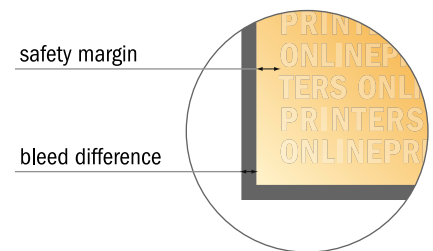

Bottle labels

Free format selection

- Free format selection
- Safety margin**
Maintaining 4 mm space between the text/information and the edge of the trimmed format prevents undesirable cuts.

Please note:

- Allow for trim allowance and safety margin according to instructions.
- Arrange background graphics, images or graphics up to the edge of the data format.
- Tolerances may occur during production due to cutting, punching and folding processes.
- This sketch is not drawn to scale.
- Printing data: Instructions and templates can be found under the menu item "Printing data" at www.onlineprinters.com.