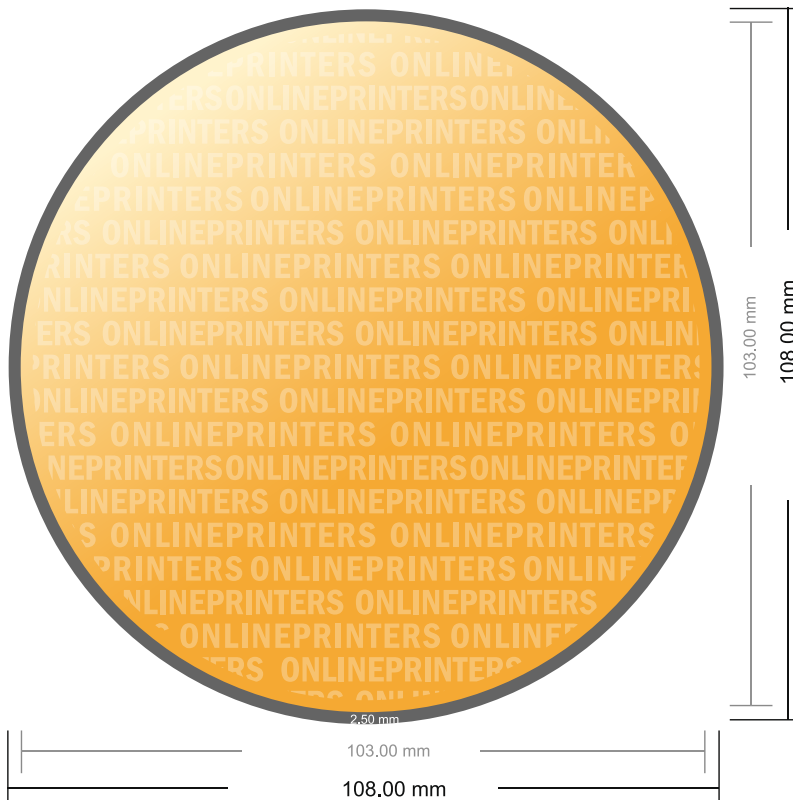

## Beer Mat

round, 10.3 cm diameter

- Data format (incl. 2.50 mm bleed): 10.80 x 10.80 cm
- Trimmed size: 10.30 x 10.30 cm
- **Safety margin**  
Maintaining 4 mm space between the text/information and the edge of the trimmed format prevents undesirable cuts.

### Please note:

- Allow for trim allowance and safety margin according to instructions.
- Arrange background graphics, images or graphics up to the edge of the data format.
- Tolerances may occur during production due to cutting, punching and folding processes.
- This sketch is not drawn to scale.
- Printing data: Instructions and templates can be found under the menu item "Printing data" at [www.onlineprinters.com](http://www.onlineprinters.com).