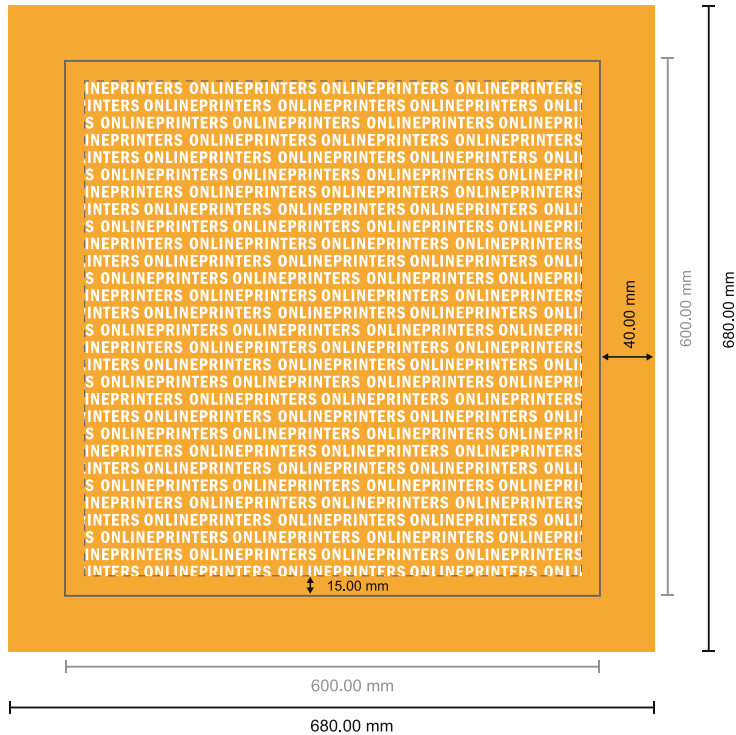

Wooden Stretcher Frame

60.0 x 60.0 cm

- Data format
(incl. 40.00 mm bleed):
68.00 x 68.00 cm
- Trimmed size:
60.00 x 60.00 cm
- **Safety margin**
Maintaining 15.00 mm space between the text/information and the edge of the trimmed format prevents undesirable cuts.

Please note:

- Allow for trim allowance and safety margin according to instructions.
- Arrange background graphics, images or graphics up to the edge of the data format.
- Tolerances may occur during production due to cutting, punching and folding processes.
- This sketch is not drawn to scale.
- Printing data: Instructions and templates can be found under the menu item "Printing data" at www.onlineprinters.com.