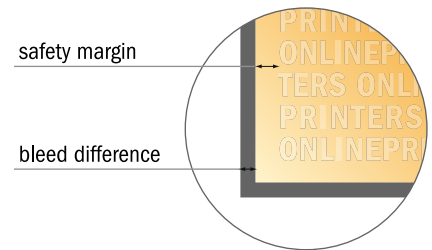

## Event Tickets

8.0 x 103 cm

- Data format (incl. 2.00 mm bleed): 8.40 x 10.70 cm

- Trimmed size: 8.00 x 10.30 cm

- Safety margin  
Maintaining 4 mm space between the text/information and the edge of the trimmed format prevents undesirable cuts.

### Please note:

- Allow for trim allowance and safety margin according to instructions.
- Arrange background graphics, images or graphics up to the edge of the data format.
- Tolerances may occur during production due to cutting, punching and folding processes.
- This sketch is not drawn to scale.
- Printing data: Instructions and templates can be found under the menu item "Printing data" at [www.onlineprinters.com](http://www.onlineprinters.com).