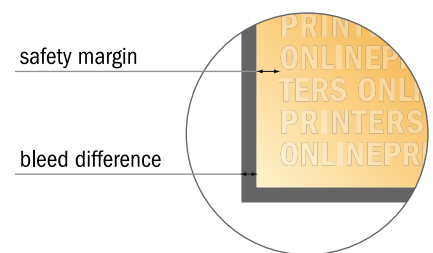

5.5 x 5.5 cm

- Data format (incl. 2.00 mm bleed): 5.90 x 5.90 cm
- Trimmed size: 5.50 x 5.50 cm
- **Safety margin**
Maintaining 4 mm space between the text/information and the edge of the trimmed format prevents undesirable cuts.

Please note:

- Allow for trim allowance and safety margin according to instructions.
- Arrange background graphics, images or graphics up to the edge of the data format.
- Tolerances may occur during production due to cutting, punching and folding processes.
- This sketch is not drawn to scale.
- Printing data: Instructions and templates can be found under the menu item "Printing data" at www.onlineprinters.com.

5.5 x 5.5 cm

- **Data format**
(incl. 2.00 mm bleed):
5.90 x 5.90 cm

- **Trimmed size:**
5.50 x 5.50 cm

- **Safety margin**
Maintaining 4 mm space between the text/information and the edge of the trimmed format prevents undesirable cuts.