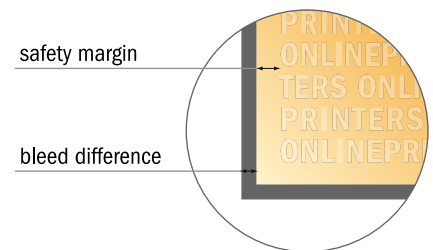

5.5 x 5.5 cm

- Data format (incl. 2.00 mm bleed): 5.90 x 5.90 cm
- Trimmed size: 5.50 x 5.50 cm
- **Safety margin**
Maintaining 4 mm space between the text/information and the edge of the trimmed format prevents undesirable cuts.

Please note:

- Allow for trim allowance and safety margin according to instructions.
- Arrange background graphics, images or graphics up to the edge of the data format.
- Tolerances may occur during production due to cutting, punching and folding processes.
- This sketch is not drawn to scale.
- Printing data: Instructions and templates can be found under the menu item "Printing data" at www.onlineprinters.com.

5.5 x 5.5 cm

- **Data format**
(incl. 2.00 mm bleed):
5.90 x 5.90 cm

- **Trimmed size:**
5.50 x 5.50 cm

- **Safety margin**
Maintaining 4 mm space between the text/information and the edge of the trimmed format prevents undesirable cuts.