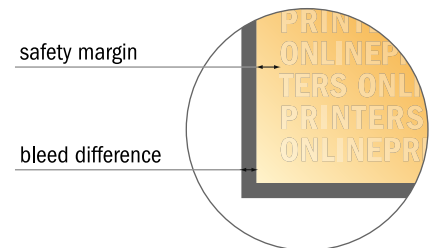

Autograph cards

A6-Square

- Data format (incl. 2.00 mm bleed): 10.90 x 10.90 cm
- Trimmed size: 10.50 x 10.50 cm
- Front side and reverse side dimensions are identical.
- **Safety margin**
Maintaining 4 mm space between the text/information and the edge of the trimmed format prevents undesirable cuts.

Please note:

- Allow for trim allowance and safety margin according to instructions.
- Arrange background graphics, images or graphics up to the edge of the data format.
- Tolerances may occur during production due to cutting, punching and folding processes.
- This sketch is not drawn to scale.
- Printing data: Instructions and templates can be found under the menu item "Printing data" at www.onlineprinters.com.