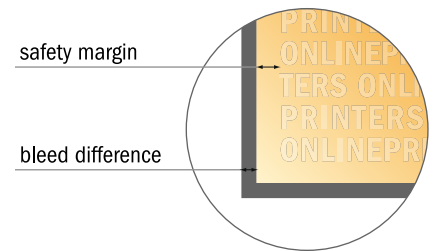

Eco/natural paper folded cards Portrait

A5-Square • Single fold • 4 pages

- Data format (incl. 2.00 mm bleed): 30.00 x 15.20 cm
- Trimmed size (open): 29.60 x 14.80 cm
- Trimmed size (closed): 14.80 x 14.80 cm
- **Safety margin**
Maintaining 4 mm space between the text/information and the edge of the trimmed format prevents undesirable cuts.

Please note:

- Allow for trim allowance and safety margin according to instructions.
- Arrange background graphics, images or graphics up to the edge of the data format.
- Tolerances may occur during production due to cutting, punching and folding processes.
- This sketch is not drawn to scale.
- Printing data: Instructions and templates can be found under the menu item "Printing data" at www.onlineprinters.com.