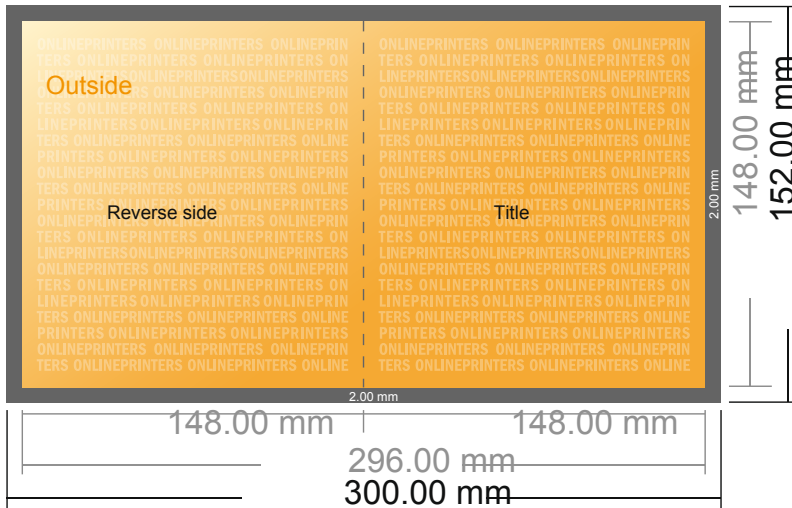

Eco/natural paper folded cards Portrait

A5-Square • Single fold • 4 pages

- Data format (incl. 2.00 mm bleed): 30.00 x 15.20 cm
- Trimmed size (open): 29.60 x 14.80 cm
- Trimmed size (closed): 14.80 x 14.80 cm
- **Safety margin**
Maintaining 4 mm space between the text/information and the edge of the trimmed format prevents undesirable cuts.

Please note:

- Allow for trim allowance and safety margin according to instructions.
- Arrange background graphics, images or graphics up to the edge of the data format.
- Tolerances may occur during production due to cutting, punching and folding processes.
- This sketch is not drawn to scale.
- Printing data: Instructions and templates can be found under the menu item "Printing data" at www.onlineprinters.com.