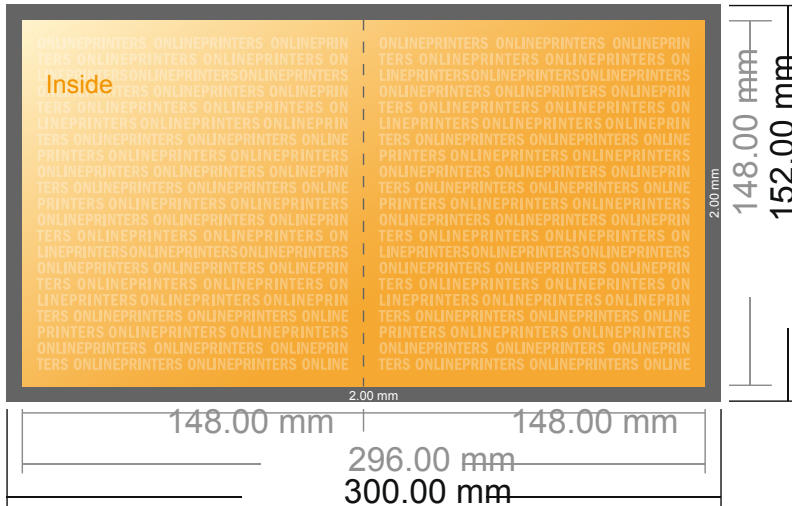

Eco/natural paper folded cards Portrait

A5-Square • Single fold • 4 pages

- Data format (incl. 2.00 mm bleed): 30.00 x 15.20 cm
- Trimmed size (open): 29.60 x 14.80 cm
- Trimmed size (closed): 14.80 x 14.80 cm
- **Safety margin**
Maintaining 4 mm space between the text/information and the edge of the trimmed format prevents undesirable cuts.

Please note:

- Allow for trim allowance and safety margin according to instructions.
- Arrange background graphics, images or graphics up to the edge of the data format.
- Tolerances may occur during production due to cutting, punching and folding processes.
- This sketch is not drawn to scale.
- Printing data: Instructions and templates can be found under the menu item "Printing data" at www.onlineprinters.com.