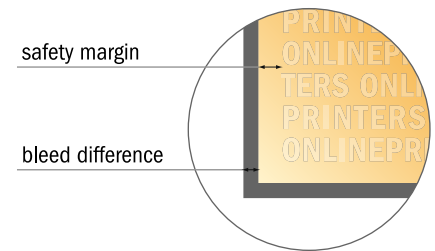

Eco/natural paper folded cards Portrait

A4-Square • Single fold • 4 pages

- Data format (incl. 2.00 mm bleed): 42.40 x 21.40 cm
- Trimmed size (open): 42.00 x 21.40 cm
- Trimmed size (closed): 21.00 x 21.00 cm
- **Safety margin**
Maintaining 4 mm space between the text/information and the edge of the trimmed format prevents undesirable cuts.

Please note:

- Allow for trim allowance and safety margin according to instructions.
- Arrange background graphics, images or graphics up to the edge of the data format.
- Tolerances may occur during production due to cutting, punching and folding processes.
- This sketch is not drawn to scale.
- Printing data: Instructions and templates can be found under the menu item "Printing data" at www.onlineprinters.com.