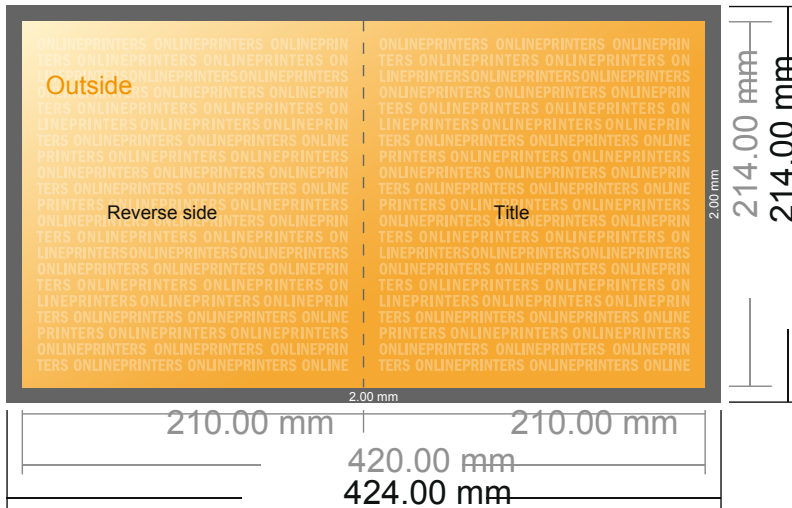

Eco/natural paper folded cards Portrait

A4-Square • Single fold • 4 pages

- Data format (incl. 2.00 mm bleed): 42.40 x 21.40 cm
- Trimmed size (open): 42.00 x 21.40 cm
- Trimmed size (closed): 21.00 x 21.00 cm
- **Safety margin**
Maintaining 4 mm space between the text/information and the edge of the trimmed format prevents undesirable cuts.

Please note:

- Allow for trim allowance and safety margin according to instructions.
- Arrange background graphics, images or graphics up to the edge of the data format.
- Tolerances may occur during production due to cutting, punching and folding processes.
- This sketch is not drawn to scale.
- Printing data: Instructions and templates can be found under the menu item "Printing data" at www.onlineprinters.com.