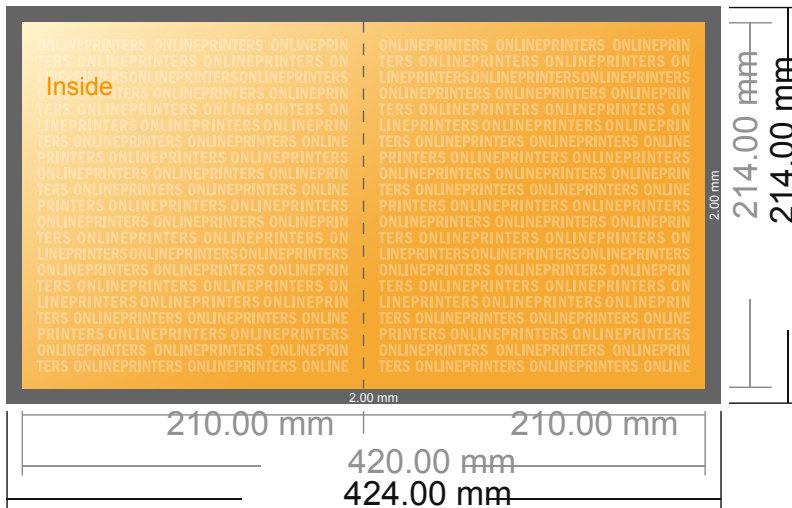

Eco/natural paper folded cards Portrait

A4-Square • Single fold • 4 pages

- Data format (incl. 2.00 mm bleed): 42.40 x 21.40 cm
- Trimmed size (open): 42.00 x 21.40 cm
- Trimmed size (closed): 21.00 x 21.00 cm
- **Safety margin**
Maintaining 4 mm space between the text/information and the edge of the trimmed format prevents undesirable cuts.

Please note:

- Allow for trim allowance and safety margin according to instructions.
- Arrange background graphics, images or graphics up to the edge of the data format.
- Tolerances may occur during production due to cutting, punching and folding processes.
- This sketch is not drawn to scale.
- Printing data: Instructions and templates can be found under the menu item "Printing data" at www.onlineprinters.com.