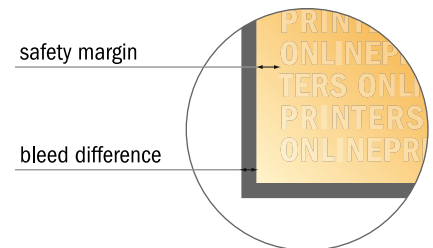

Eco/natural paper folded cards Portrait

A4-Square • Single fold • 4 pages

- Data format (incl. 2.00 mm bleed): 42.40 x 21.40 cm
- Trimmed size (open): 42.00 x 21.40 cm
- Trimmed size (closed): 21.00 x 21.00 cm
- **Safety margin**
Maintaining 4 mm space between the text/information and the edge of the trimmed format prevents undesirable cuts.

Please note:

- Allow for trim allowance and safety margin according to instructions.
- Arrange background graphics, images or graphics up to the edge of the data format.
- Tolerances may occur during production due to cutting, punching and folding processes.
- This sketch is not drawn to scale.
- Printing data: Instructions and templates can be found under the menu item "Printing data" at www.onlineprinters.com.