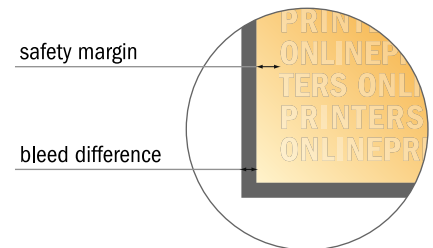

Greeting cards Portrait

A6 • 4 pages

- Data format (incl. 2.00 mm bleed): 21.40 x 15.20 cm
- Trimmed size (open): 21.00 x 14.80 cm
- Trimmed size (closed): 10.50 x 14.80 cm
- Front side and reverse side dimensions are identical.
- **Safety margin**
Maintaining 4 mm space between the text/information and the edge of the trimmed format prevents undesirable cuts.

Please note:

- Allow for trim allowance and safety margin according to instructions.
- Arrange background graphics, images or graphics up to the edge of the data format.
- Tolerances may occur during production due to cutting, punching and folding processes.
- This sketch is not drawn to scale.
- Printing data: Instructions and templates can be found under the menu item "Printing data" at www.onlineprinters.com.