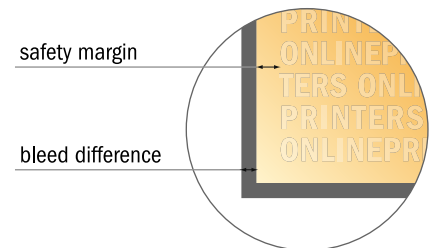

Greeting cards Portrait

A5 • 4 pages

- **Data format**
(incl. 2.00 mm bleed):
30.10 x 21.40 cm
- **Trimmed size (open):**
29.70 x 21.00 cm
- **Trimmed size (closed):**
14.80 x 21.00 cm

- **Safety margin**
Maintaining 4 mm space between the text/information and the edge of the trimmed format prevents undesirable cuts.

Please note:

- Allow for trim allowance and safety margin according to instructions.
- Arrange background graphics, images or graphics up to the edge of the data format.
- Tolerances may occur during production due to cutting, punching and folding processes.
- This sketch is not drawn to scale.
- Printing data: Instructions and templates can be found under the menu item "Printing data" at www.onlineprinters.com.