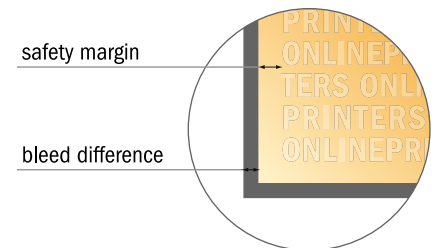

## Invitation cards Portrait

A5-Square • 4 pages

- **Data format**  
(incl. 2.00 mm bleed):  
30.00 x 15.20 cm
- **Trimmed size (open):**  
29.60 x 14.80 cm
- **Trimmed size (closed):**  
14.80 x 14.80 cm

- **Safety margin**  
Maintaining 4 mm space between the text/information and the edge of the trimmed format prevents undesirable cuts.

### Please note:

- Allow for trim allowance and safety margin according to instructions.
- Arrange background graphics, images or graphics up to the edge of the data format.
- Tolerances may occur during production due to cutting, punching and folding processes.
- This sketch is not drawn to scale.
- Printing data: Instructions and templates can be found under the menu item "Printing data" at [www.onlineprinters.com](http://www.onlineprinters.com).

## Invitation cards Portrait

A5-Square • 4 pages

- Data format (incl. 2.00 mm bleed): 30.00 x 15.20 cm
- Trimmed size (open): 29.60 x 14.80 cm
- Trimmed size (closed): 14.80 x 14.80 cm

▪ **Safety margin**  
 Maintaining 4 mm space between the text/information and the edge of the trimmed format prevents undesirable cuts.