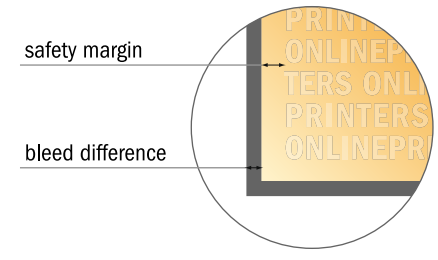

- **Safety margin**  
Maintaining 4 mm space between the text/information and the edge of the trimmed format prevents undesirable cuts.

### Please note:

- Allow for trim allowance and safety margin according to instructions.
- Arrange background graphics, images or graphics up to the edge of the data format.
- Tolerances may occur during production due to cutting, punching and folding processes.
- This sketch is not drawn to scale.
- Printing data: Instructions and templates can be found under the menu item "Printing data" at [www.onlineprinters.com](http://www.onlineprinters.com).

## Invitation cards Portrait

A5-Square • 4 pages

- Data format (incl. 2.00 mm bleed): 30.00 x 15.20 cm
- Trimmed size (open): 29.60 x 14.80 cm
- Trimmed size (closed): 14.80 x 14.80 cm

▪ **Safety margin**  
 Maintaining 4 mm space between the text/information and the edge of the trimmed format prevents undesirable cuts.

**Please note:**

- Allow for trim allowance and safety margin according to instructions.
- Arrange background graphics, images or graphics up to the edge of the data format.
- Tolerances may occur during production due to cutting, punching and folding processes.
- This sketch is not drawn to scale.
- Printing data: Instructions and templates can be found under the menu item "Printing data" at [www.onlineprinters.com](http://www.onlineprinters.com).