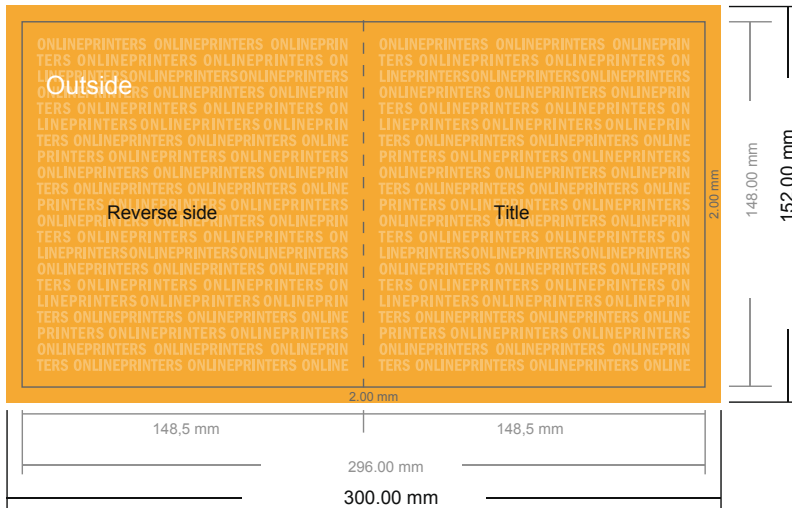

## Invitation cards Portrait

A5-Square • 4 pages

- **Data format**  
(incl. 2.00 mm bleed):  
30.00 x 15.20 cm
- **Trimmed size (open):**  
29.60 x 14.80 cm
- **Trimmed size (closed):**  
14.80 x 14.80 cm

- **Safety margin**  
Maintaining 4 mm space between the text/information and the edge of the trimmed format prevents undesirable cuts.

### Please note:

- Allow for trim allowance and safety margin according to instructions.
- Arrange background graphics, images or graphics up to the edge of the data format.
- Tolerances may occur during production due to cutting, punching and folding processes.
- This sketch is not drawn to scale.
- Printing data: Instructions and templates can be found under the menu item "Printing data" at [www.onlineprinters.com](http://www.onlineprinters.com).

## Invitation cards Portrait

A5-Square • 4 pages

- Data format (incl. 2.00 mm bleed): 30.00 x 15.20 cm
- Trimmed size (open): 29.60 x 14.80 cm
- Trimmed size (closed): 14.80 x 14.80 cm

▪ **Safety margin**  
 Maintaining 4 mm space between the text/information and the edge of the trimmed format prevents undesirable cuts.