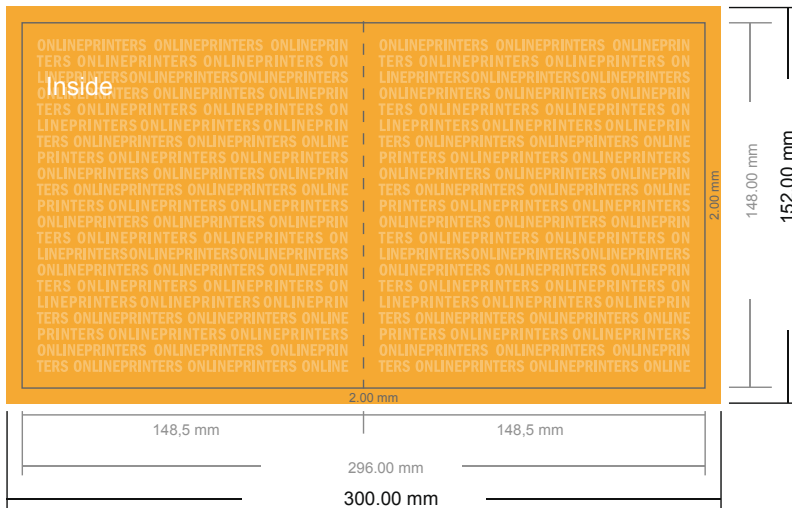

## Invitation cards Portrait

A5-Square • 4 pages

- **Data format**  
(incl. 2.00 mm bleed):  
30.00 x 15.20 cm
- **Trimmed size (open):**  
29.60 x 14.80 cm
- **Trimmed size (closed):**  
14.80 x 14.80 cm

- **Safety margin**  
Maintaining 4 mm space between the text/information and the edge of the trimmed format prevents undesirable cuts.

### Please note:

- Allow for trim allowance and safety margin according to instructions.
- Arrange background graphics, images or graphics up to the edge of the data format.
- Tolerances may occur during production due to cutting, punching and folding processes.
- This sketch is not drawn to scale.
- Printing data: Instructions and templates can be found under the menu item "Printing data" at [www.onlineprinters.com](http://www.onlineprinters.com).

## Invitation cards Portrait

A5-Square • 4 pages

- Data format (incl. 2.00 mm bleed): 30.00 x 15.20 cm
- Trimmed size (open): 29.60 x 14.80 cm
- Trimmed size (closed): 14.80 x 14.80 cm

▪ **Safety margin**  
 Maintaining 4 mm space between the text/information and the edge of the trimmed format prevents undesirable cuts.