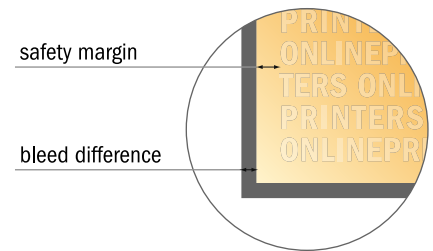

Invitation cards Landscape

A6 • 4 pages

Format view rotated by 90 degrees.

- Data format (incl. 2.00 mm bleed): 30.00 x 10.90 cm
- Trimmed size (open): 29.60 x 10.50 cm
- Trimmed size (closed): 14.80 x 10.50 cm

- **Safety margin**
Maintaining 4 mm space between the text/information and the edge of the trimmed format prevents undesirable cuts.

Please note:

- Allow for trim allowance and safety margin according to instructions.
- Arrange background graphics, images or graphics up to the edge of the data format.
- Tolerances may occur during production due to cutting, punching and folding processes.
- This sketch is not drawn to scale.
- Printing data: Instructions and templates can be found under the menu item "Printing data" at www.onlineprinters.com.